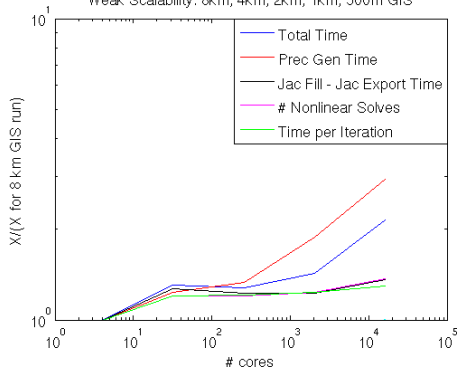

Weak Scalability: 8km, 4km, 2km, 1km, 500m GIS

(a)

Weak Scalability: 8km, 4km, 2km, 1km, 500m GIS

(b)