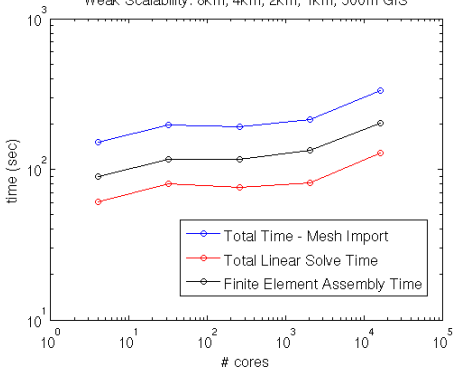

Weak Scalability: 8km, 4km, 2km, 1km, 500m GIS

(a)

Weak Scalability: 8km, 4km, 2km, 1km, 500m GIS

(b)