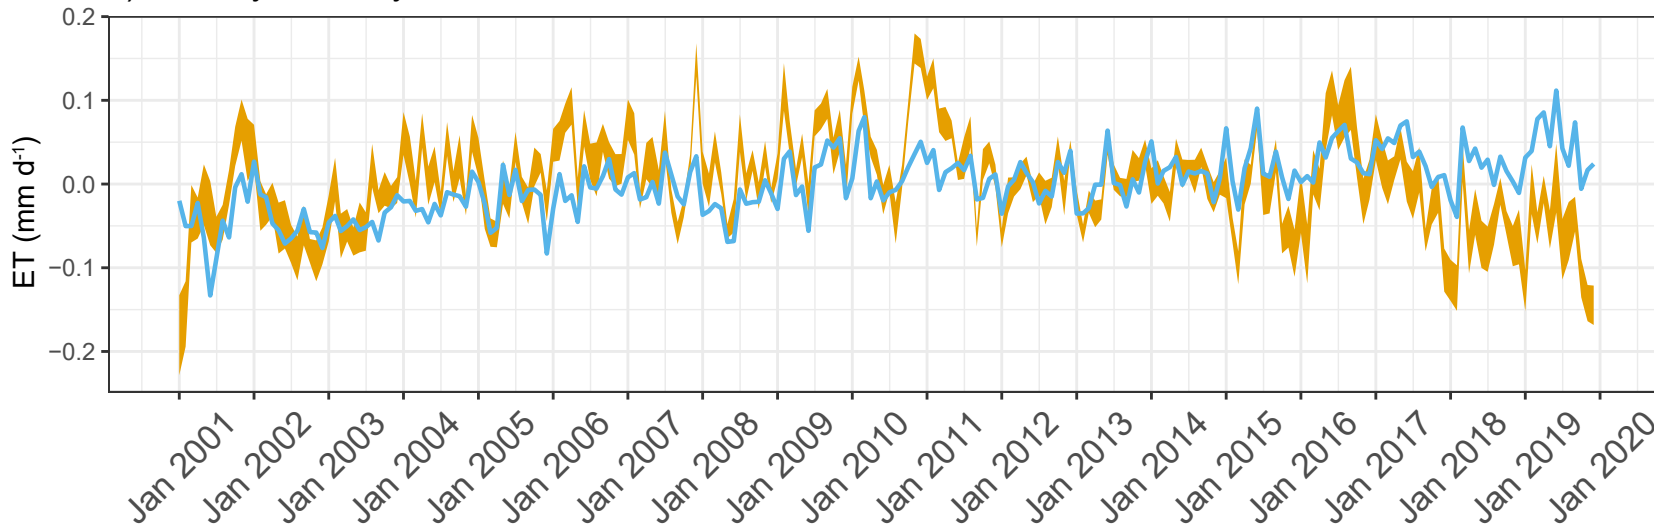

a) Monthly

b) MSC

c) Monthly anomaly

— FLUXCOM-X-BASE

■ H2CM