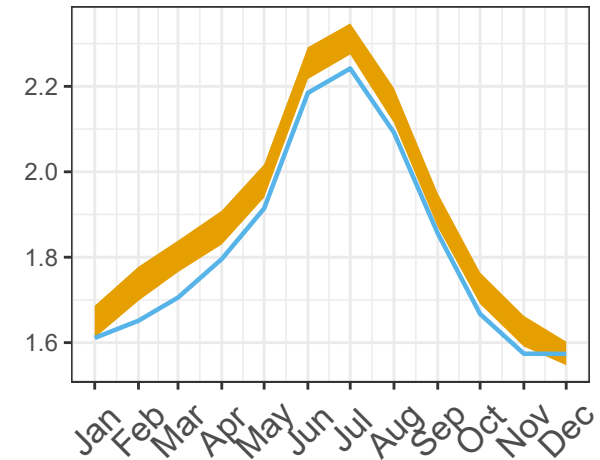

a) Monthly

b) MSC

c) Monthly anomaly

— FLUXCOM-X-BASE

■ H2CM