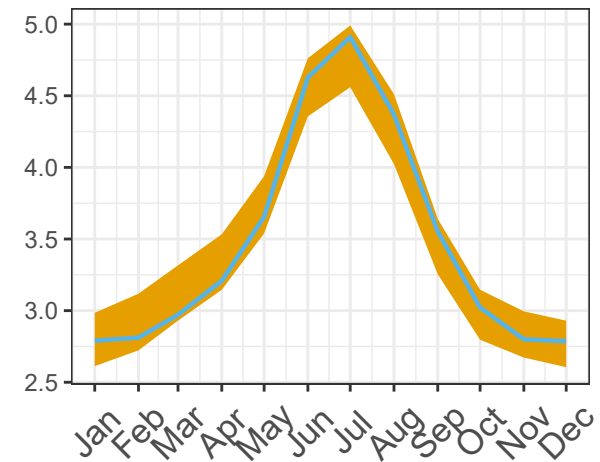

a) Monthly

b) MSC

c) Monthly anomaly

— FLUXCOM-X-BASE

■ H2CM