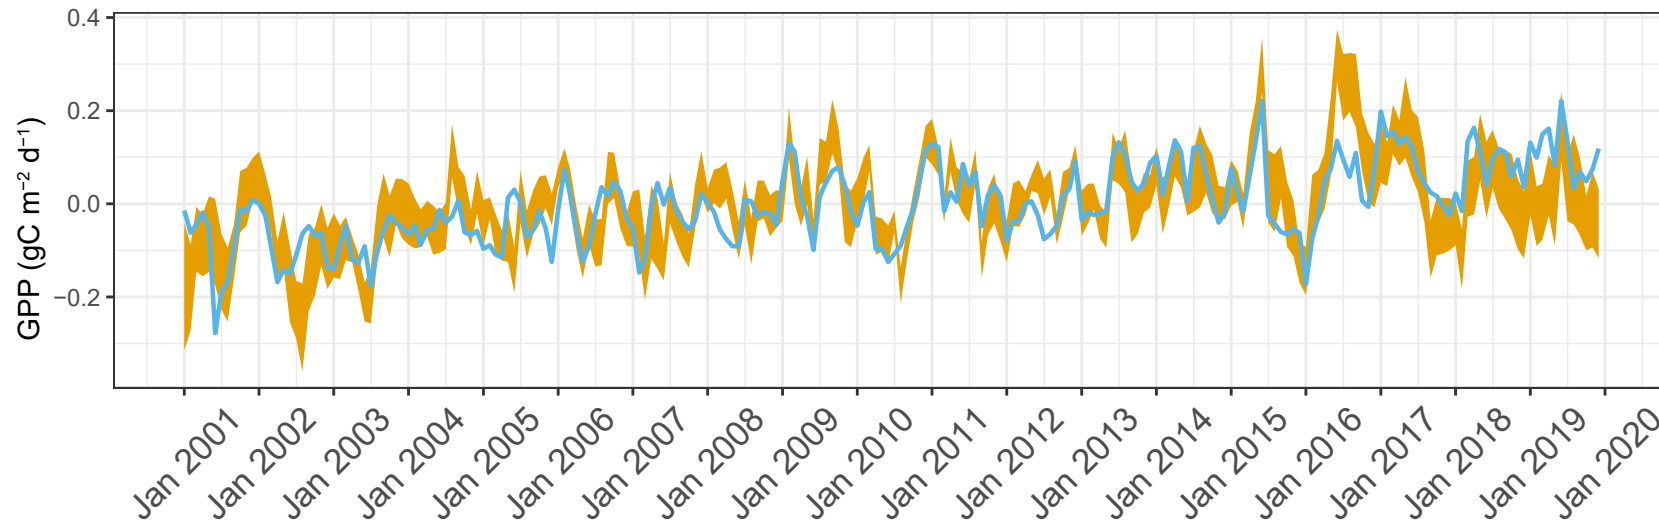

a) Monthly

b) MSC

c) Monthly anomaly

— FLUXCOM-X-BASE

■ H2CM