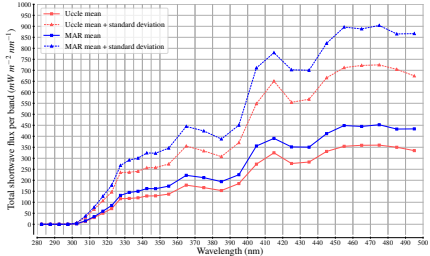

(a) Cloudy in both MAR and CM SAF
(4902 time steps compared)

(b) Cloudy only in CM SAF
(1360 time steps compared)