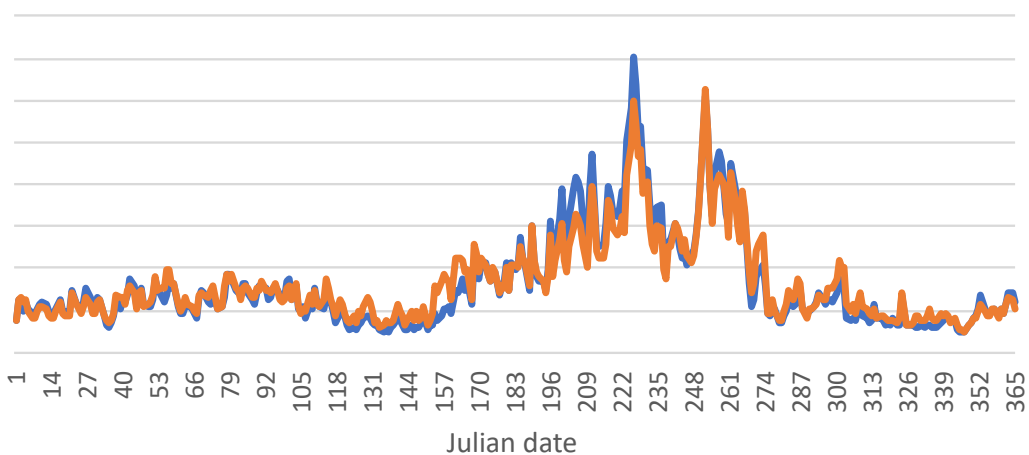

Daily emissions (Mt)- 2019

— FBP FC — Fixed CC