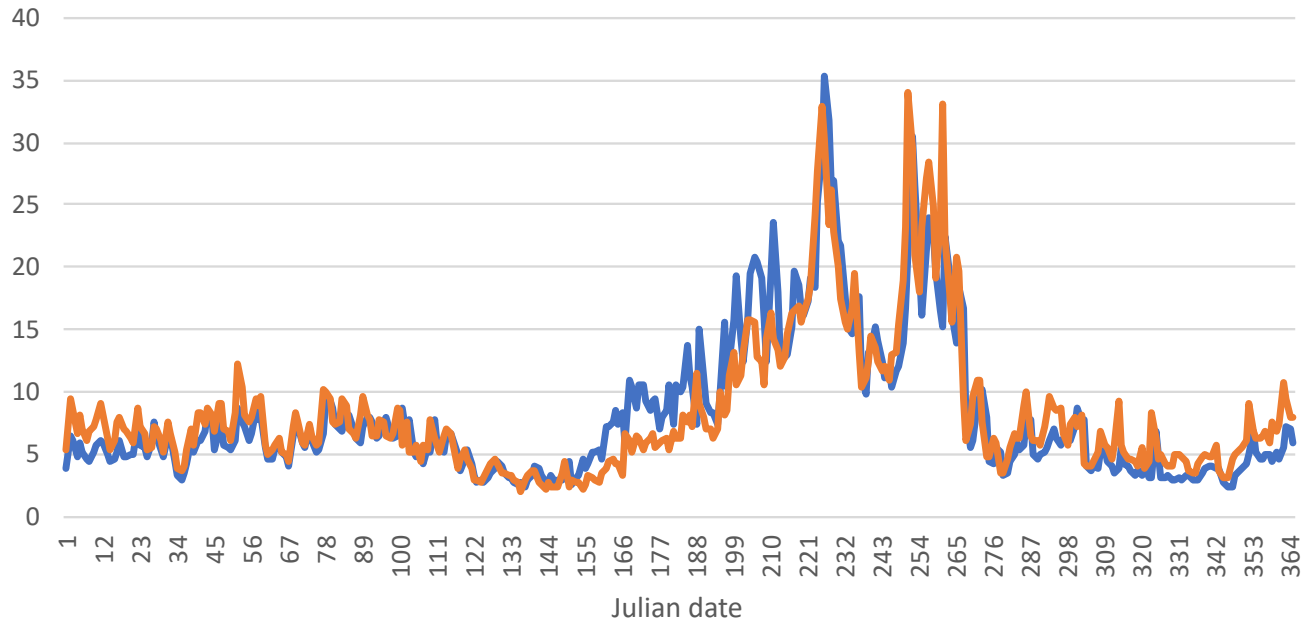

Daily global emissions (Mt) - 2019

— GLC2000 — MCD12C1