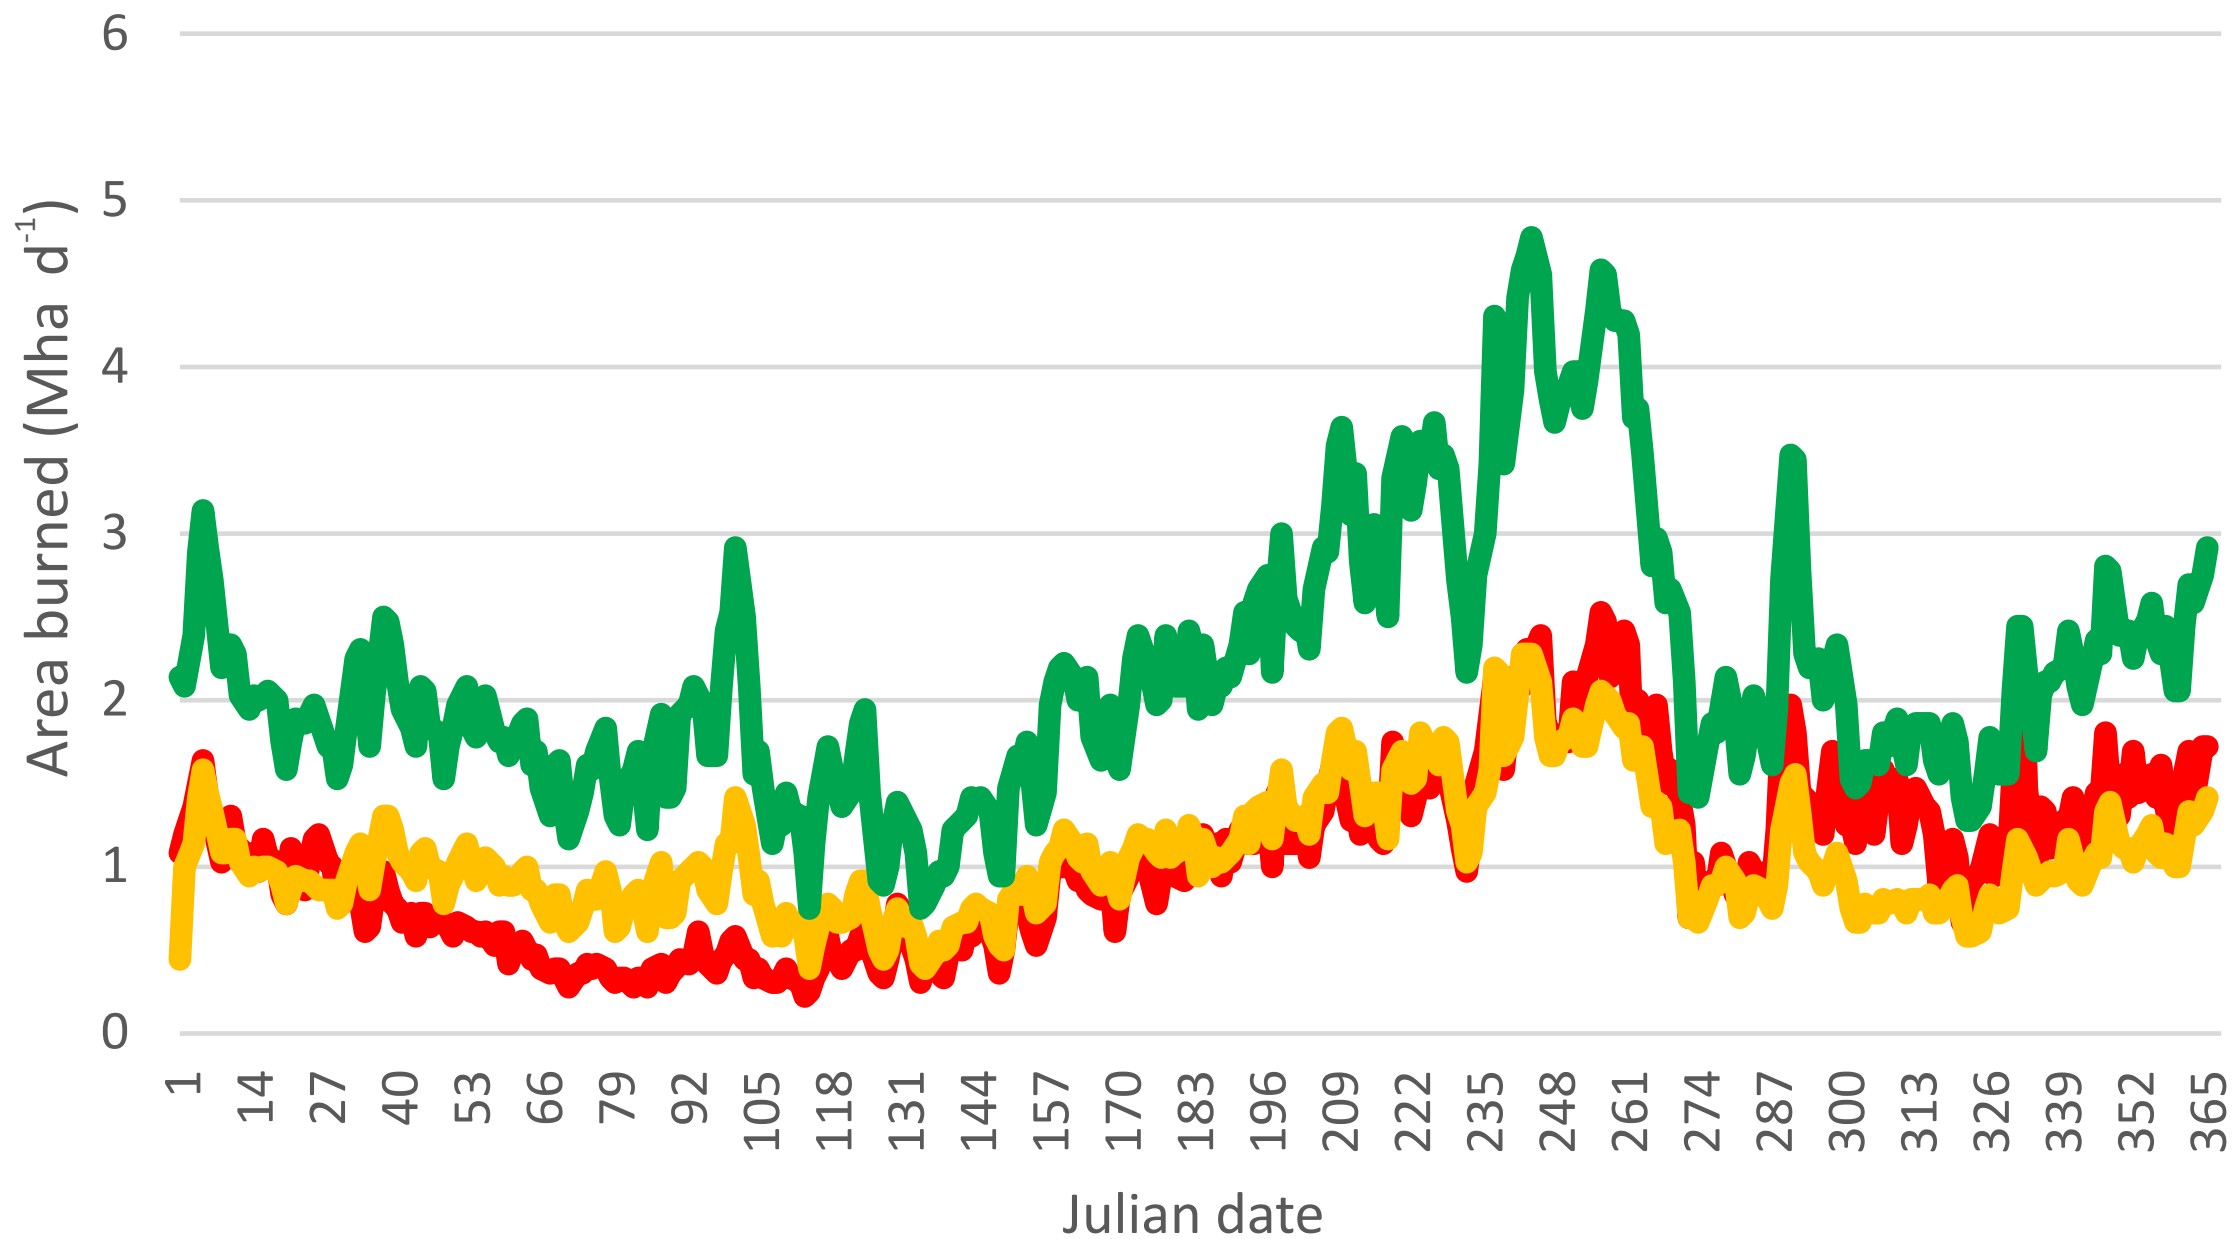

Daily burned area (Mha d⁻¹) - 2017

GFFEPS 2017

FINN 1.5 - 2017

FINN 2.5 - 2017