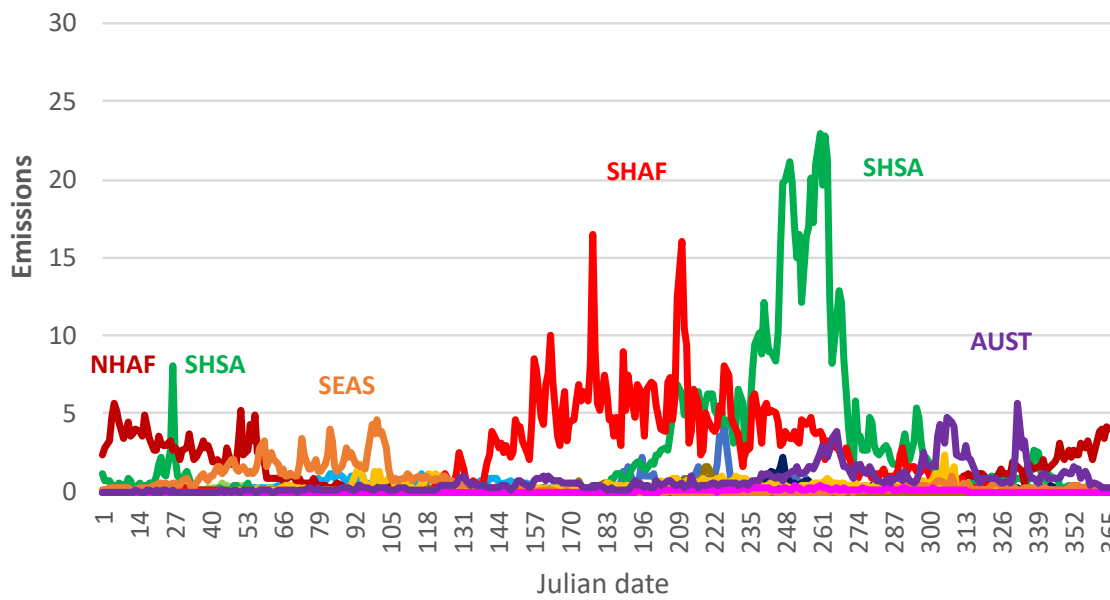

Regional daily smoke emissions (Mt d⁻¹)

2015

2016

2017

2018

2019

2020

— BONA — TENA — CEAM — NNSA — SHSA — EURO — MIDE — NHAF — SHAF — BOAS — CEAS — SEAS — EQAS — AUST