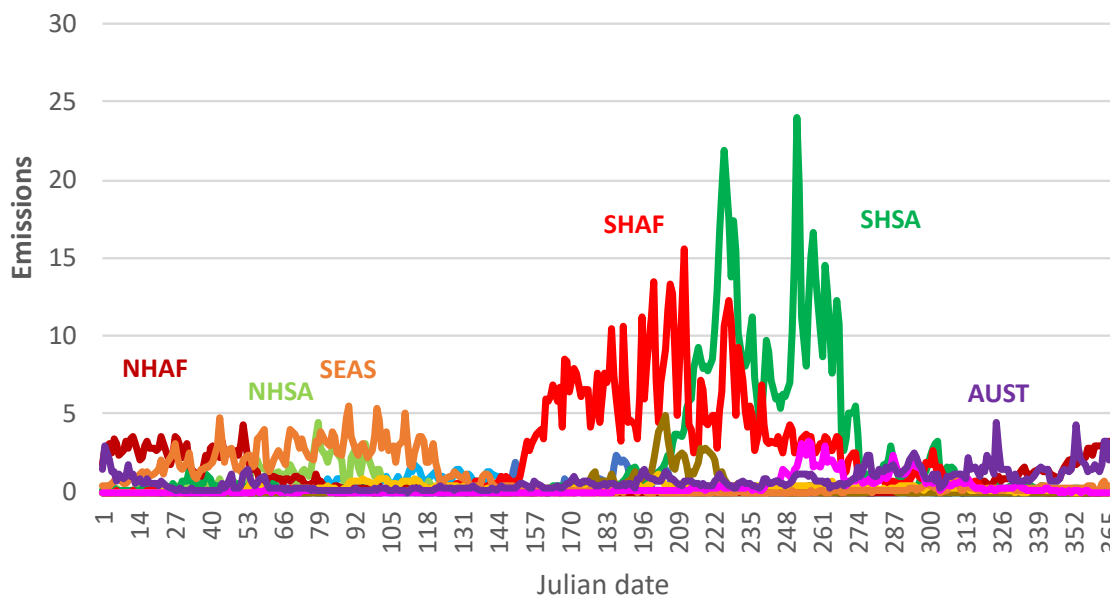

Regional daily smoke emissions (Mt d⁻¹)

2015

2016

2017

2018

2019

2020

— BONA — TENA — CEAM — NNSA — SHSA — EURO — MIDE — NHAF — SHAF — BOAS — CEAS — SEAS — EQAS — AUST