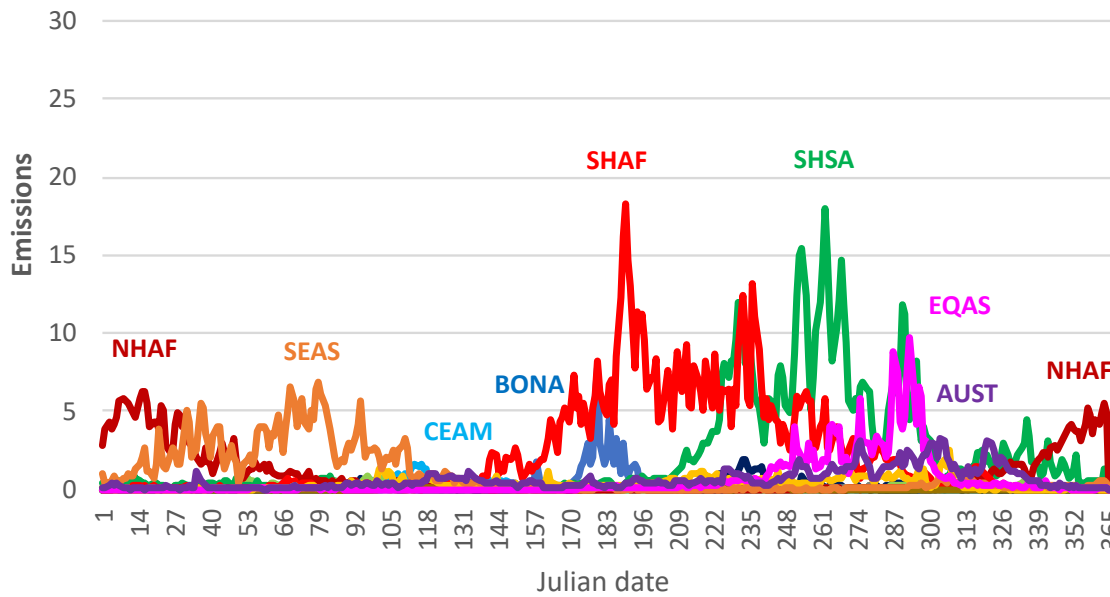

Regional daily smoke emissions (Mt d⁻¹)

2015

2016

2017

2018

2019

2020

— BONA — TENA — CEAM — NNSA — SHSA — EURO — MIDE — NHAF — SHAF — BOAS — CEAS — SEAS — EQAS — AUST