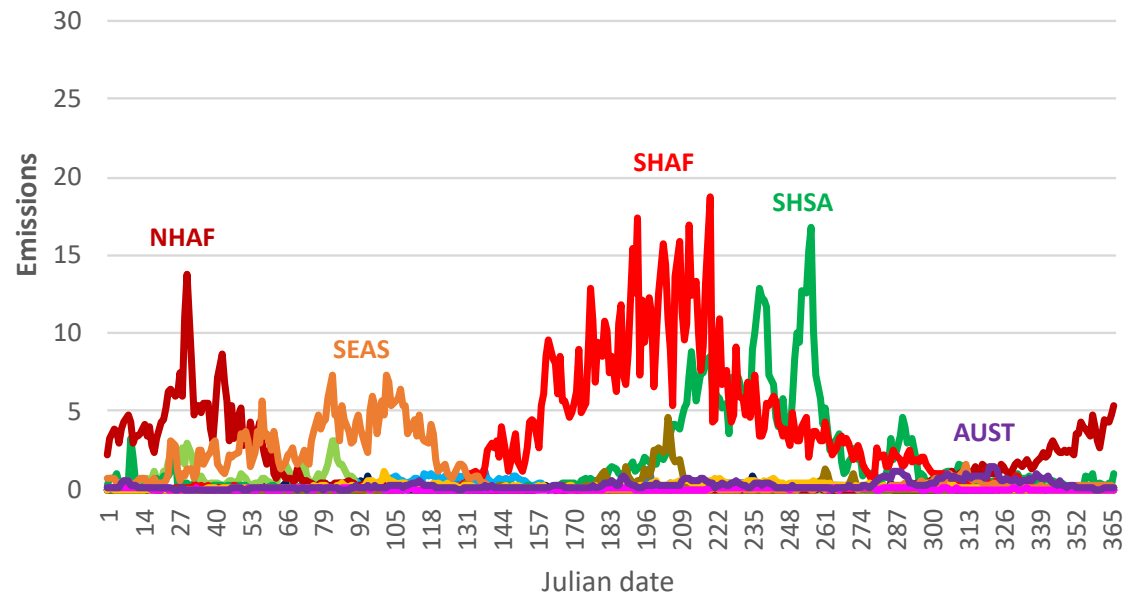

Regional daily smoke emissions (Mt d⁻¹)

2015

2016

2017

2018

2019

2020

— BONA — TENA — CEAM — NNSA — SHSA — EURO — MIDE — NHAF — SHAF — BOAS — CEAS — SEAS — EQAS — AUST