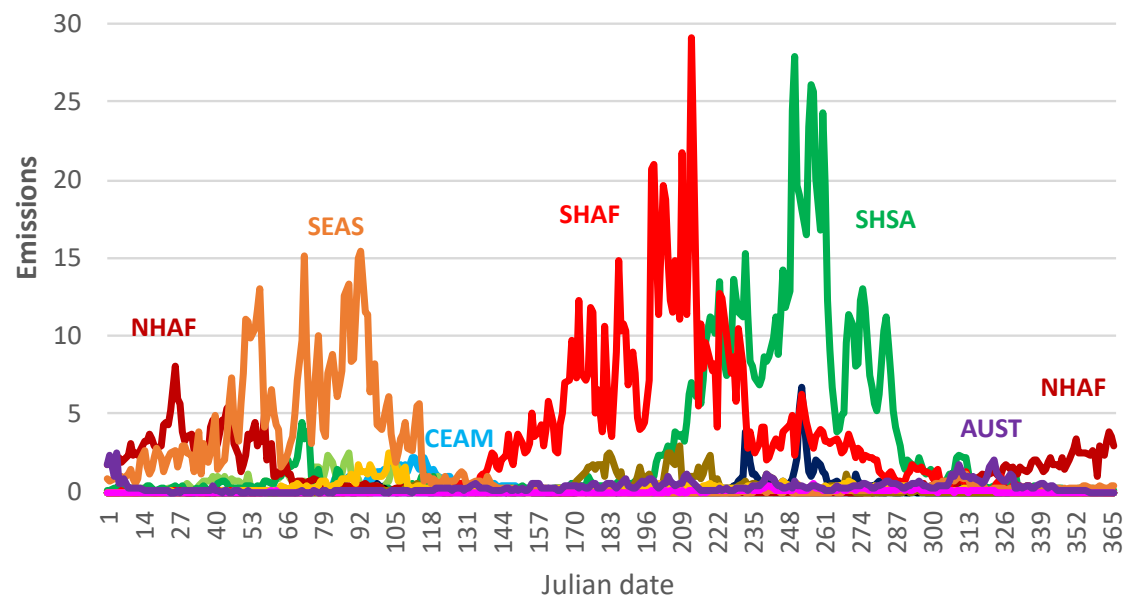

Regional daily smoke emissions (Mt d⁻¹)

2015

2016

2017

2018

2019

2020

— BONA — TENA — CEAM — NNSA — SHSA — EURO — MIDE — NHAF — SHAF — BOAS — CEAS — SEAS — EQAS — AUST