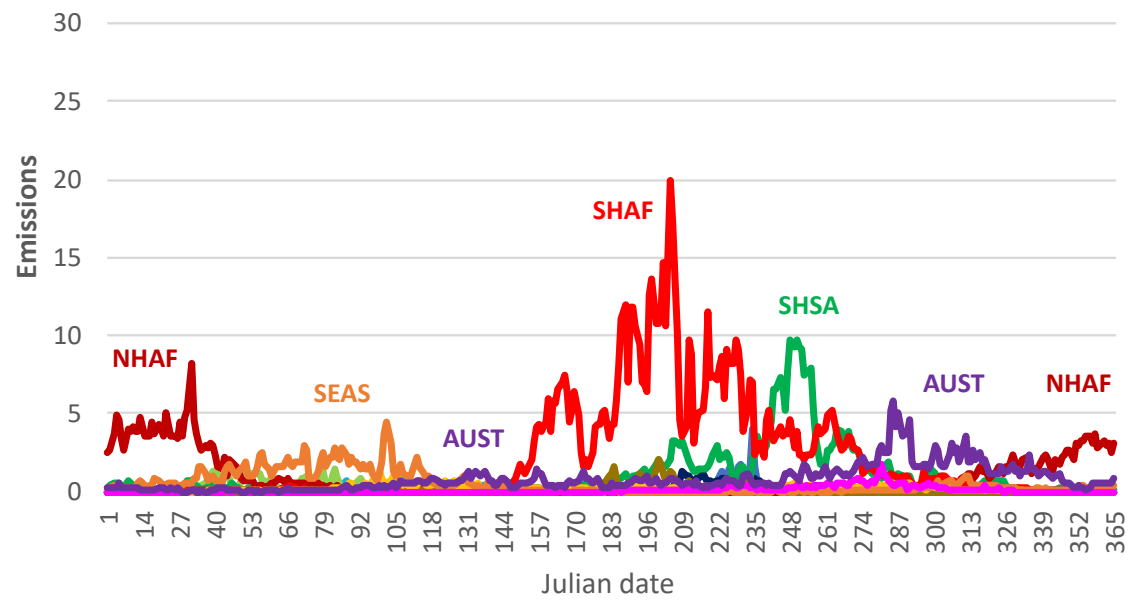

Regional daily smoke emissions (Mt d⁻¹)

2015

2016

2017

2018

2019

2020

— BONA — TENA — CEAM — NNSA — SHSA — EURO — MIDE — NHAF — SHAF — BOAS — CEAS — SEAS — EQAS — AUST