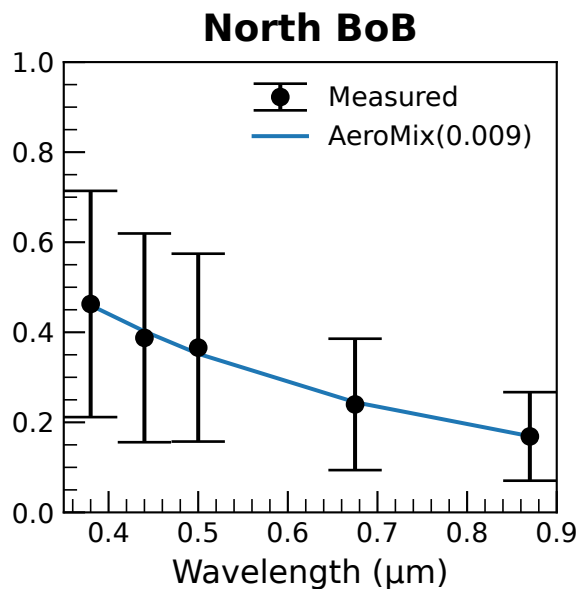

Bay of Bengal

(a)

(b)

(c)

Legend for (c): Externally mixed (Green), Core-shell mixed (Orange), IS (Blue), WS (Purple), BC (Black), SS (Red), MD (Yellow)