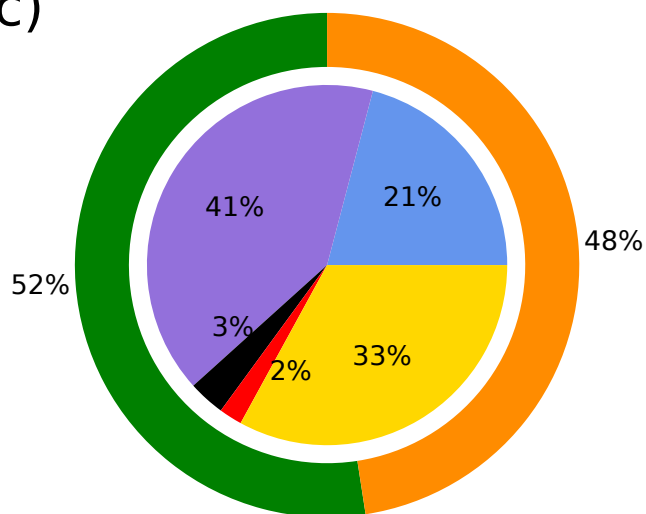

Bay of Bengal

(a)

(b)

(c)

Legend for (c): Externally mixed (Green), Core-shell mixed (Orange), IS (Blue), WS (Purple), BC (Black), SS (Red), MD (Yellow)