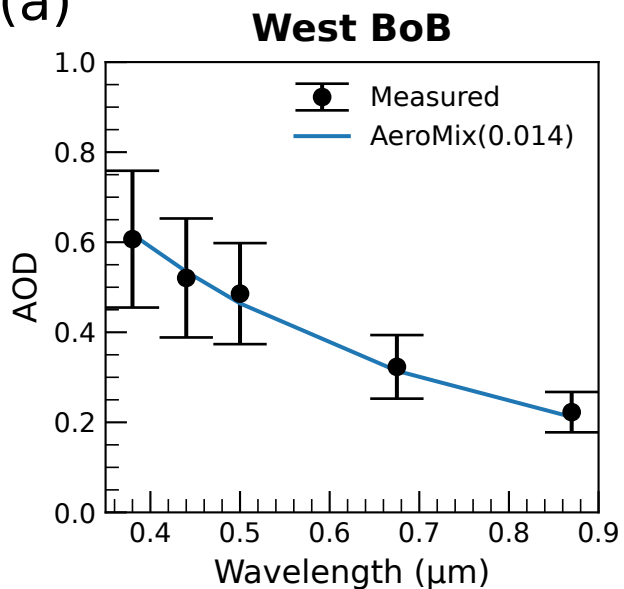

Bay of Bengal

(a)

(b)

(c)

Legend for (c): Externally mixed (Green), Core-shell mixed (Orange), IS (Blue), WS (Purple), BC (Black), SS (Red), MD (Yellow)