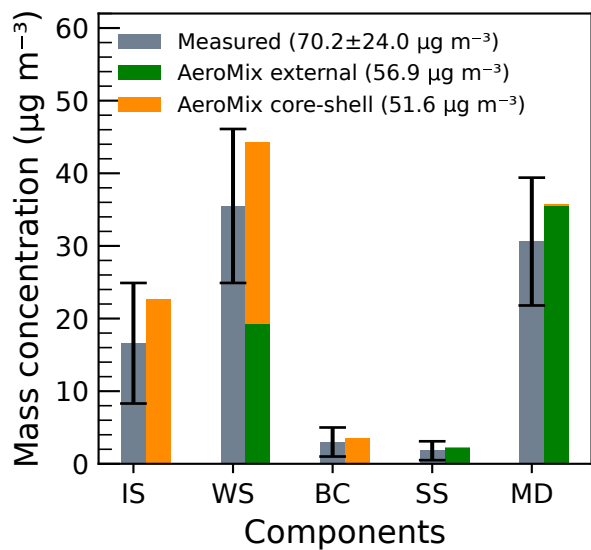

Bay of Bengal

(a)

(b)

(c)

Legend for (c): Externally mixed (Green), Core-shell mixed (Orange), IS (Blue), WS (Purple), BC (Black), SS (Red), MD (Yellow)