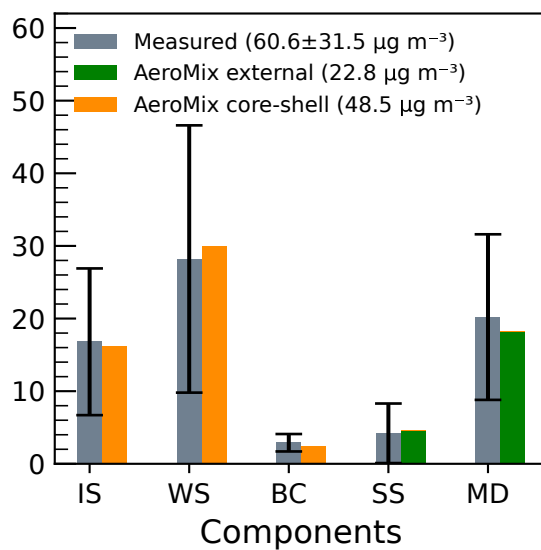

Bay of Bengal

(a)

(b)

(c)

Legend for (c): Externally mixed (Green), Core-shell mixed (Orange), IS (Blue), WS (Purple), BC (Black), SS (Red), MD (Yellow)