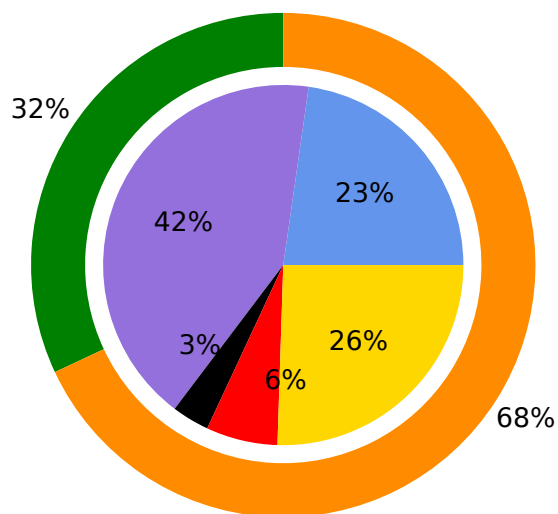

Bay of Bengal

(a)

(b)

(c)

Legend for (c): Externally mixed (Green), Core-shell mixed (Orange), IS (Blue), WS (Purple), BC (Black), SS (Red), MD (Yellow)