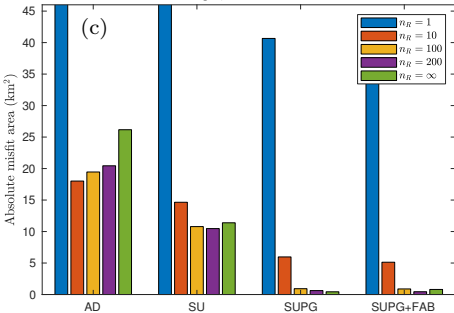

semicircle, mesh size 200 m

semicircle, mesh size 400 m

straight, mesh size 200 m

straight, mesh size 400 m