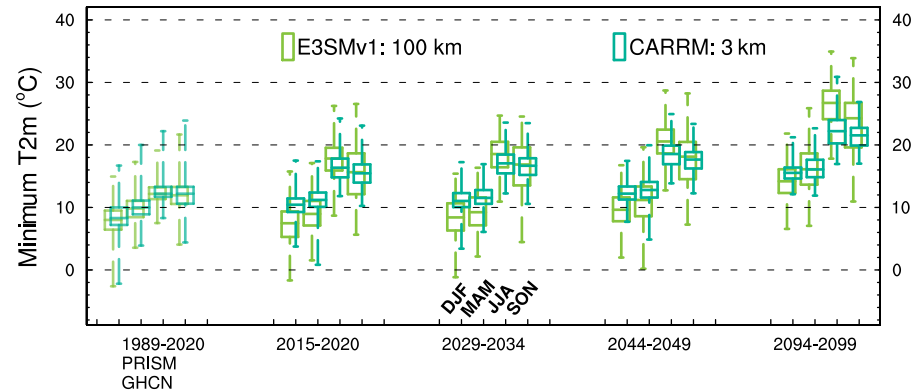

(a) Station Daily Mean, Sacramento**(b)** Station Daily Mean, San Francisco**(c)** Station Daily Mean, Tahoe City**(d)** Station Daily Mean, Death Valley