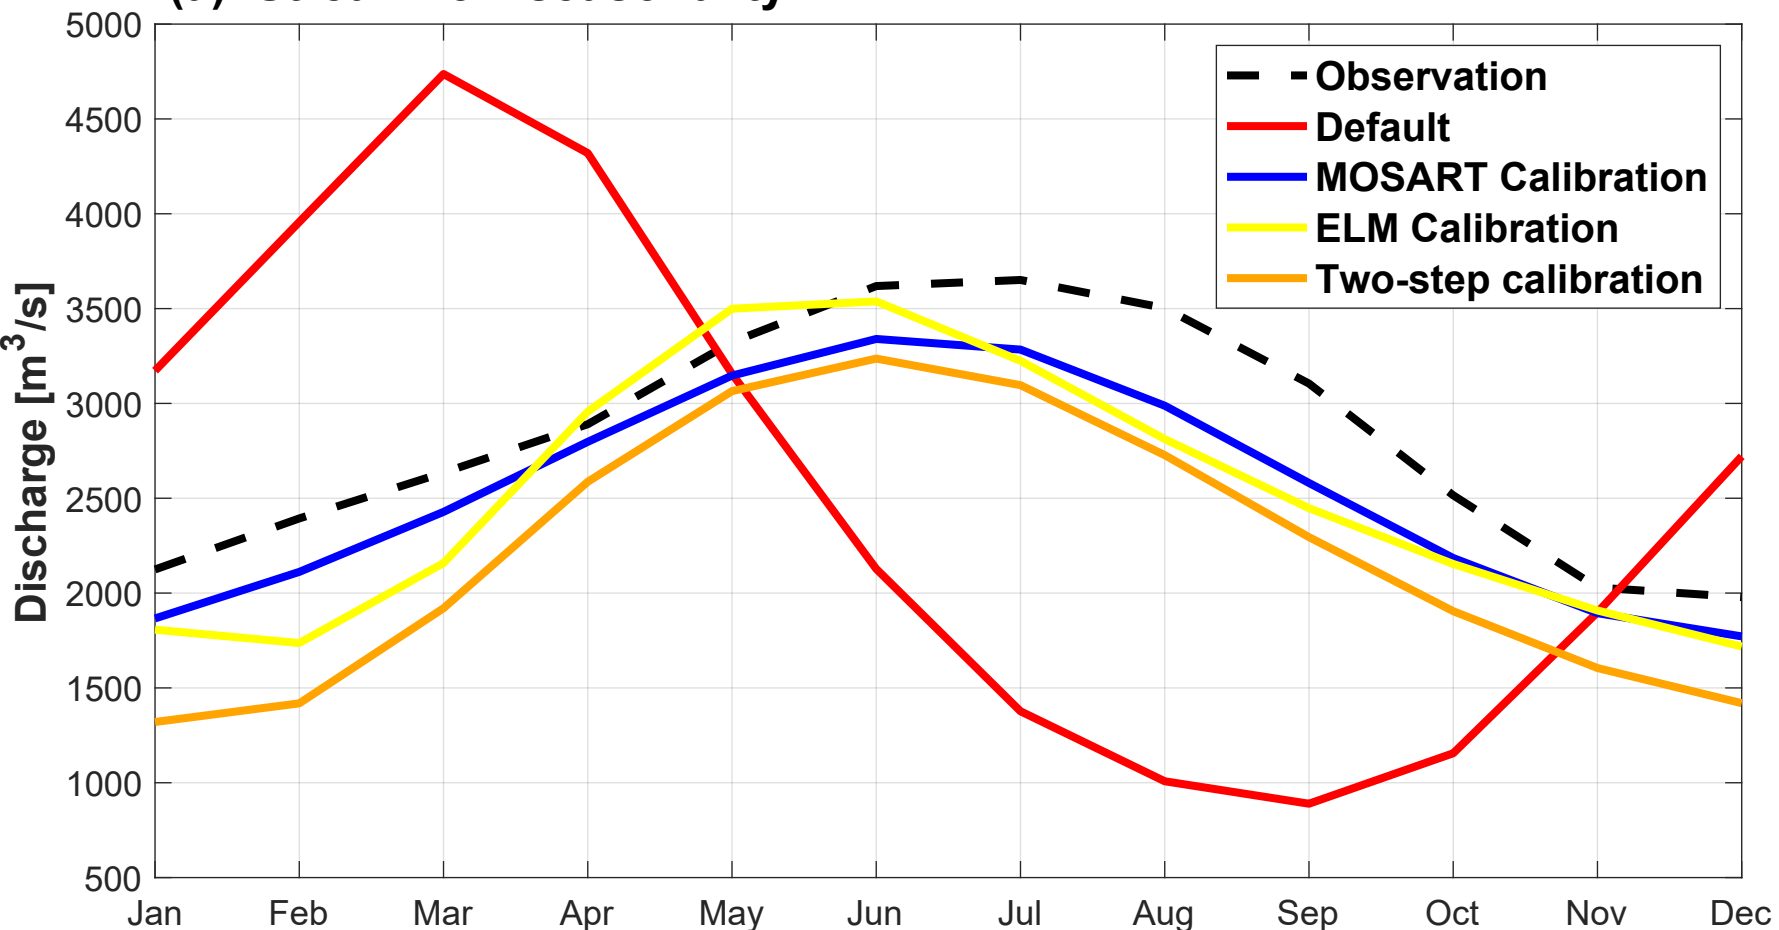

(a) Streamflow seasonality**(b) Evaluation metrics****(c) Streamflow monthly time series**