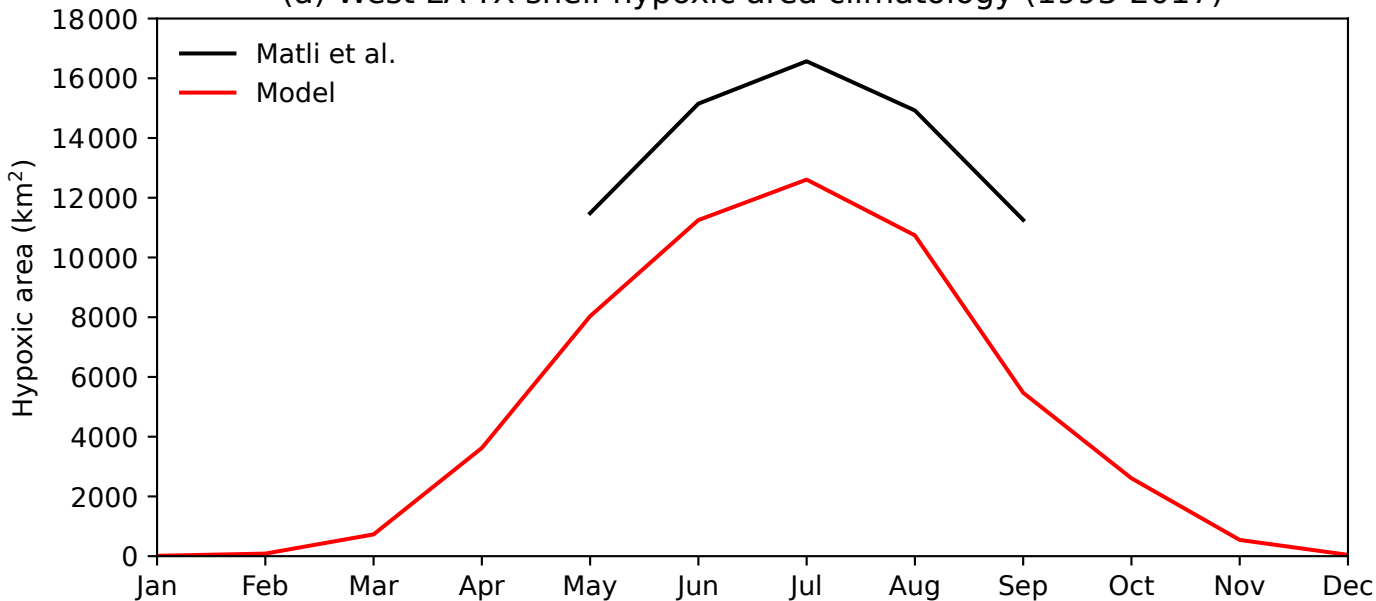

(a) West LA-TX shelf hypoxic area climatology (1993-2017)

(b) July mean hypoxic area