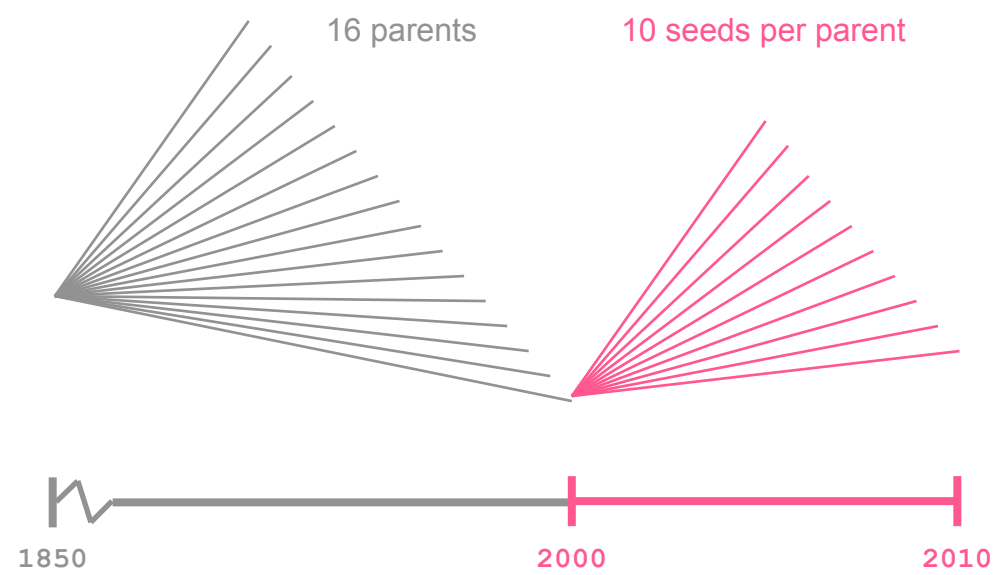

(a) Time series of 16-member transient ensemble

(b) Time slice ensemble setup

(c) KNMI LENTIS overview