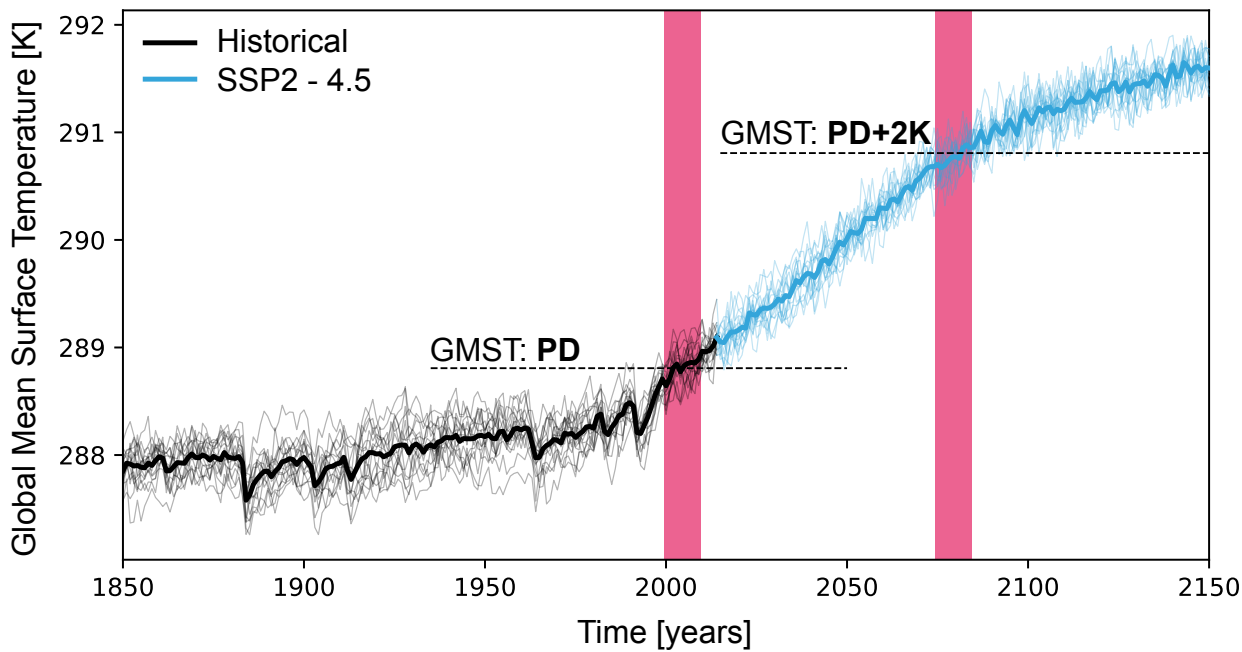

(a) Time series of 16-member transient ensemble

(b) Time slice ensemble setup

(c) KNMI LENTIS overview