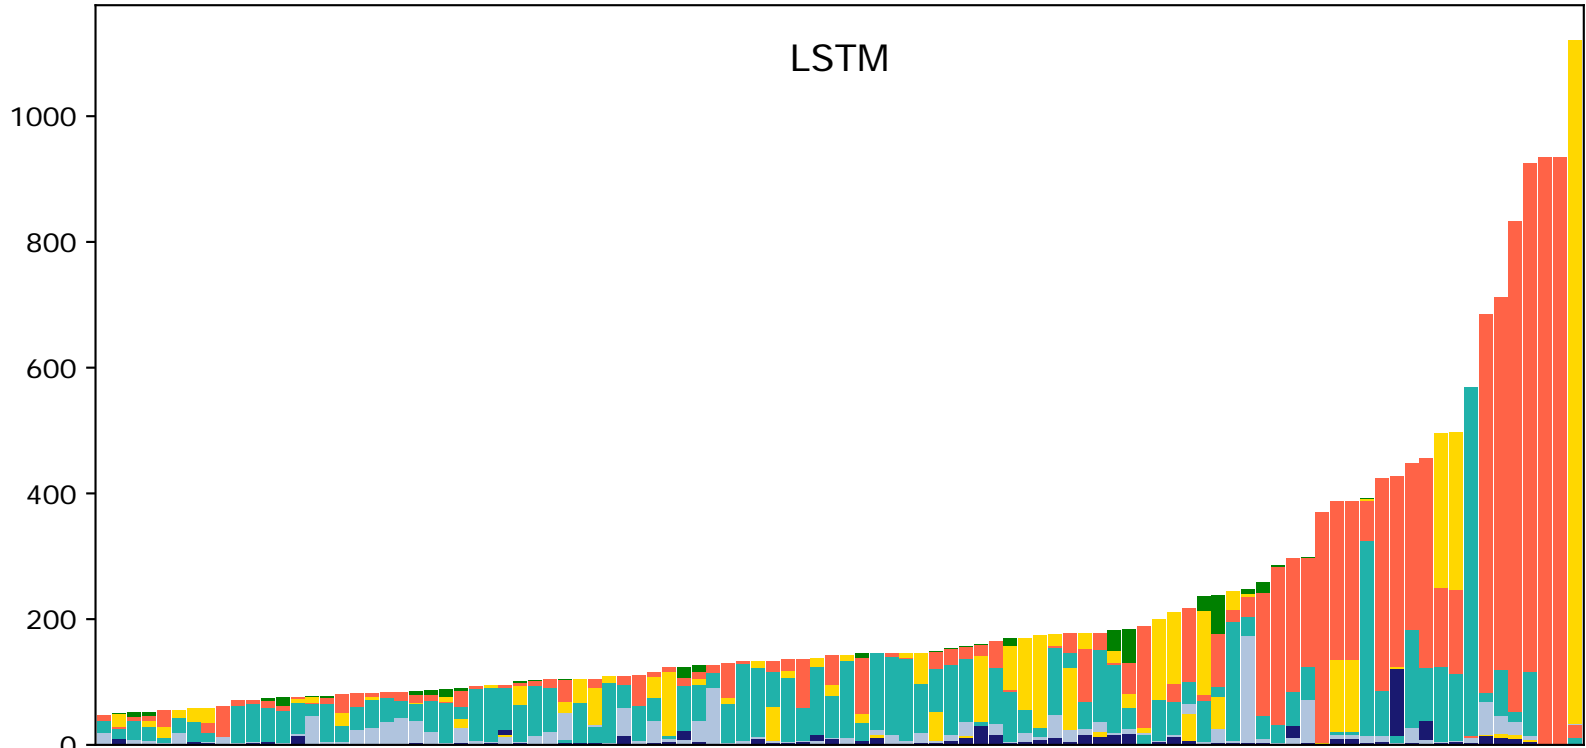

LSTM

Distance from Ground [mm]

Snow Micro Pen Profiles

Snow Grain Types

- Depth Hoar
- Melted Form Depth Hoar
- Depth Hoar Wind Packed
- Depth Hoar Indurated
- Rounded Grains Wind Packed
- Precipitation Particles