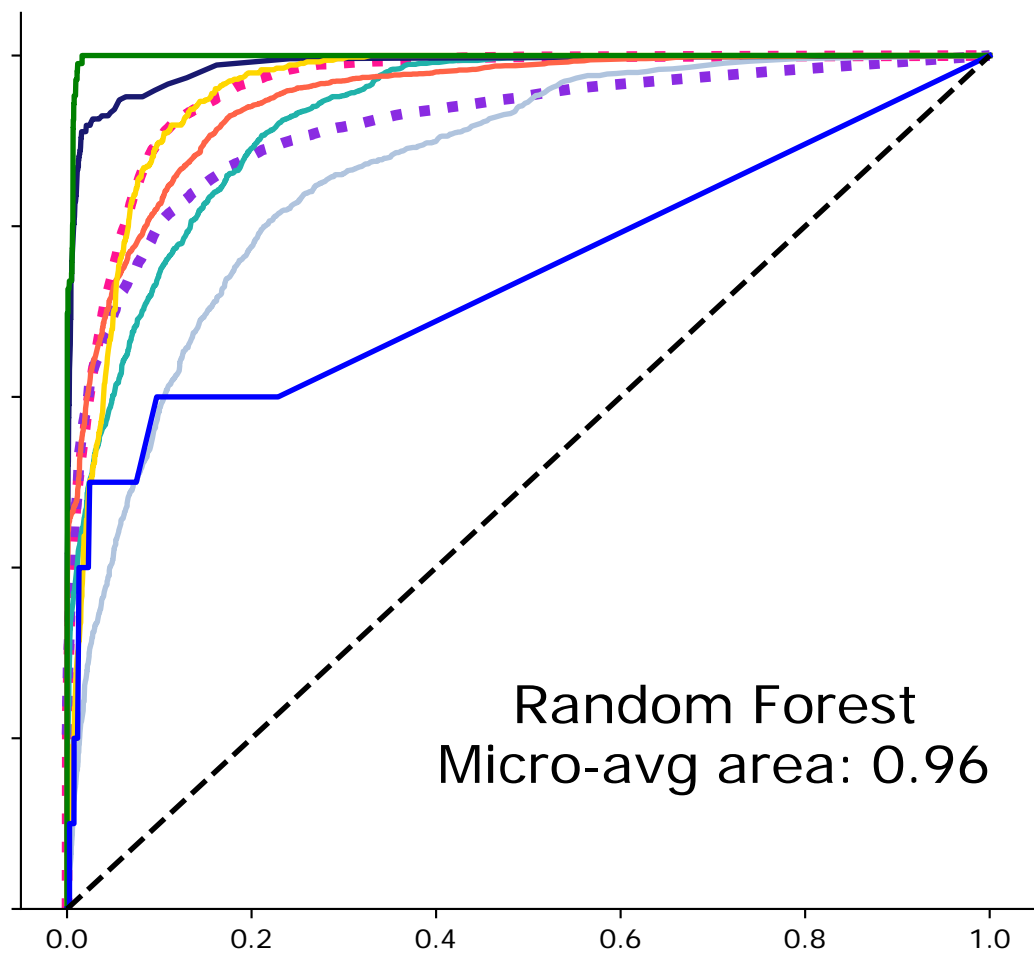

True Positive Rate

ROC Curves Legend

- Micro-average
- Macro-average
- Class Depth Hoar
- Class Depth Hoar Indurated
- Class Melted Form Depth Hoar
- Class Rounded Grains Wind Packed
- Class Depth Hoar Wind Packed
- Class Precipitation Particles
- Class Rare

False Positive Rate