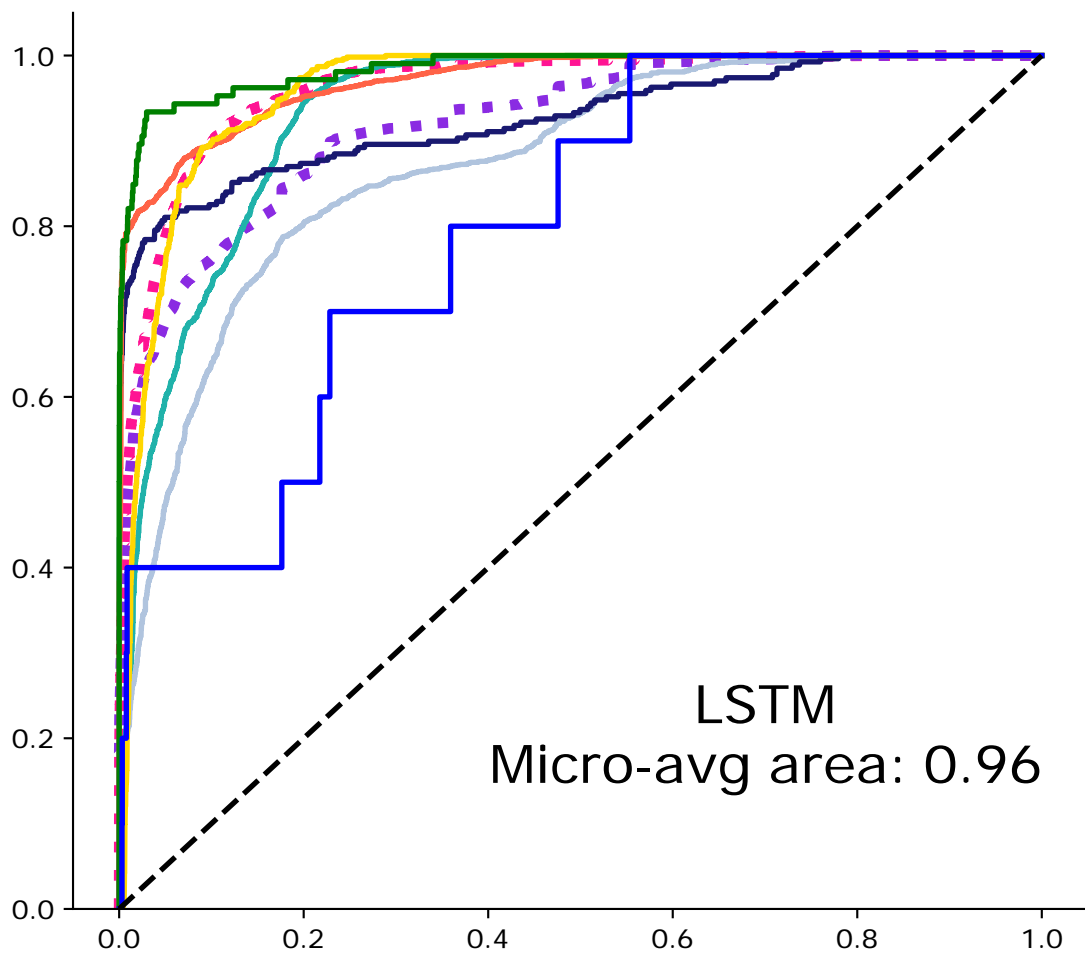

True Positive Rate

ROC Curves Legend

- Micro-average
- Macro-average
- Class Depth Hoar
- Class Depth Hoar Indurated
- Class Melted Form Depth Hoar
- Class Rounded Grains Wind Packed
- Class Depth Hoar Wind Packed
- Class Precipitation Particles
- Class Rare

False Positive Rate