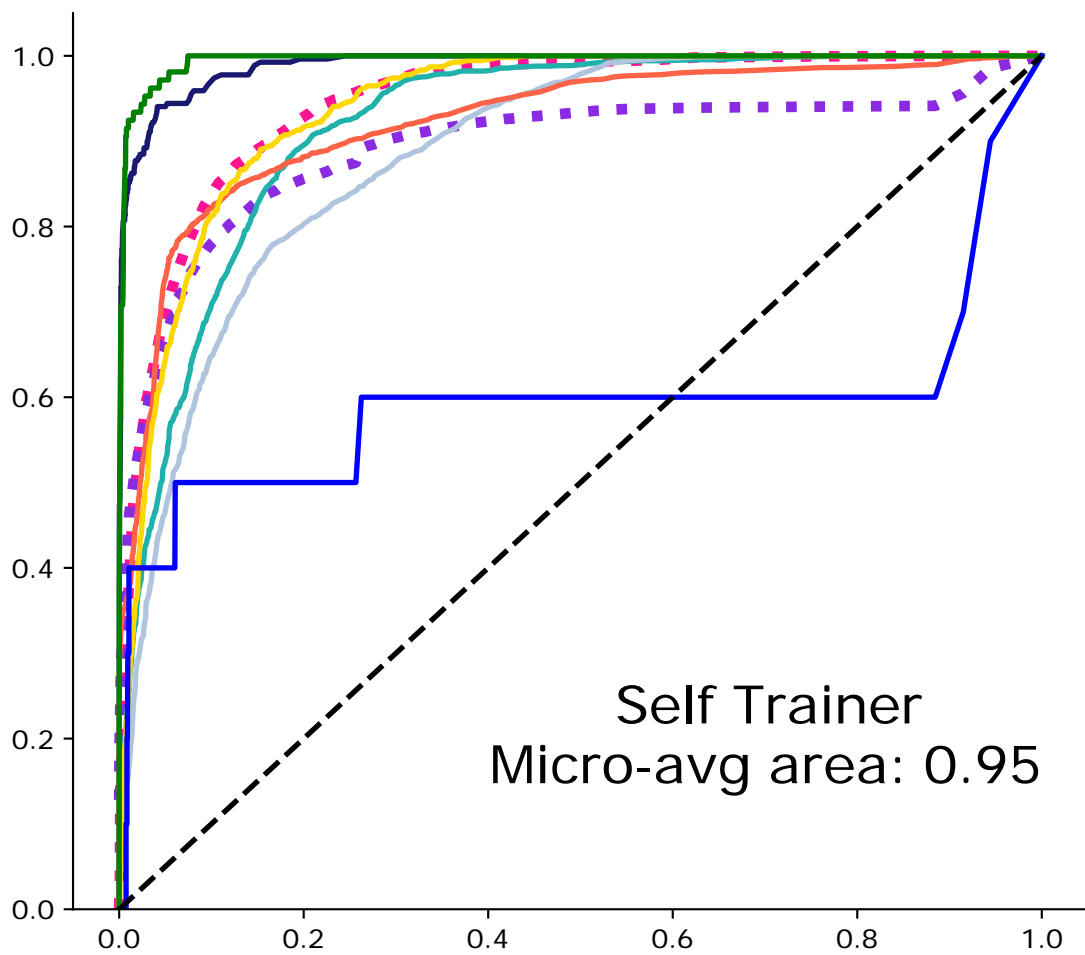

True Positive Rate

ROC Curves Legend

- Micro-average
- Macro-average
- Class Depth Hoar
- Class Depth Hoar Indurated
- Class Melted Form Depth Hoar
- Class Rounded Grains Wind Packed
- Class Depth Hoar Wind Packed
- Class Precipitation Particles
- Class Rare

False Positive Rate