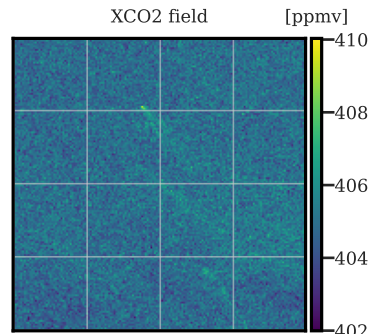

[04-20 07:00], NWBCE= 0.168

[04-20 03:00], NWBCE= 0.264

[11-20 23:00], NWBCE= 0.396

[09-20 03:00], NWBCE= 0.705