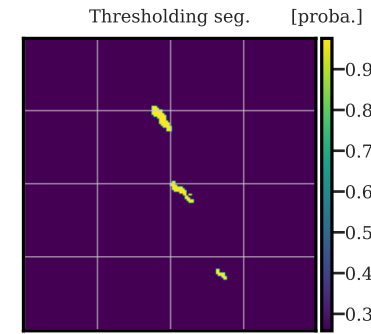

[04-20 07:00], NWBCE= 0.168

[04-20 03:00], NWBCE= 0.264

[11-20 23:00], NWBCE= 0.396

[09-20 03:00], NWBCE= 0.705