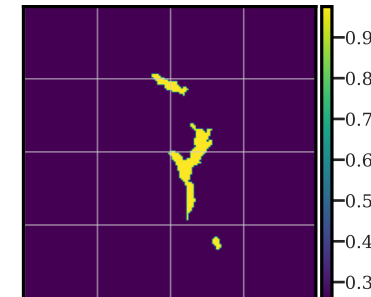

[04-20 07:00], NWBCE= 0.168

[04-20 03:00], NWBCE= 0.264

[11-20 23:00], NWBCE= 0.396

[09-20 03:00], NWBCE= 0.705