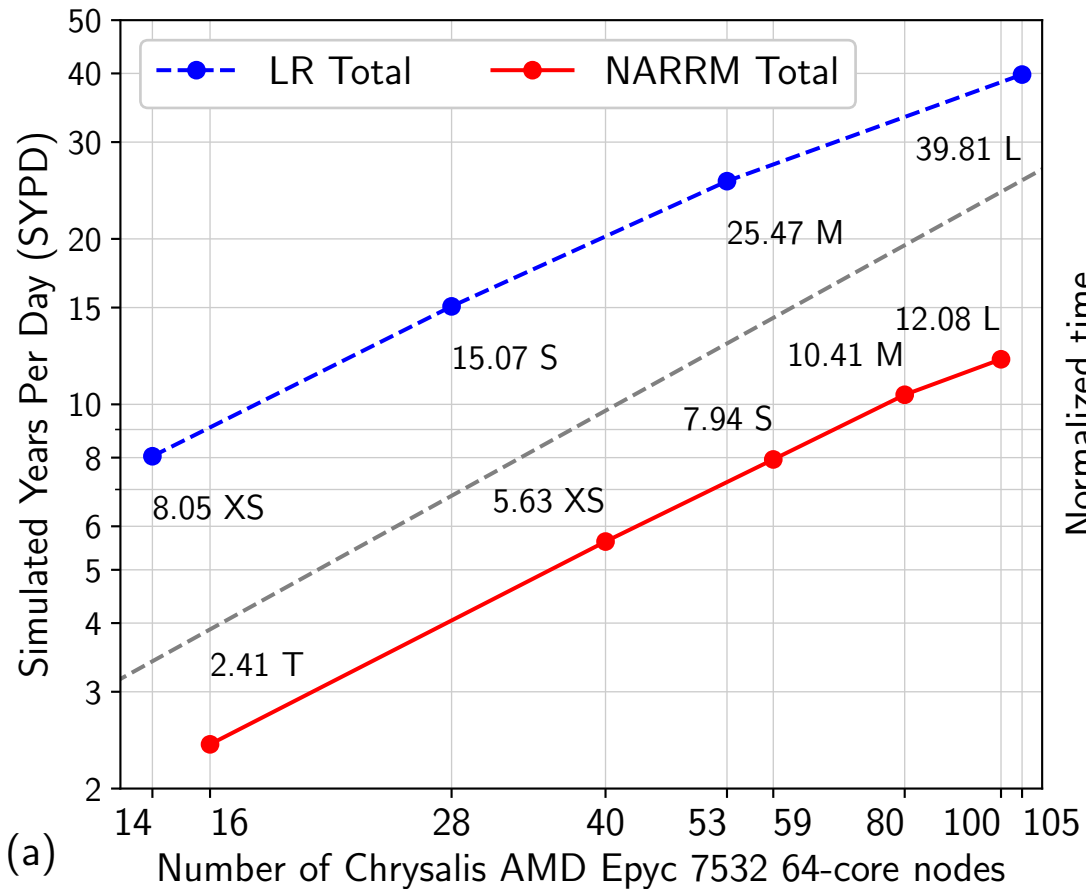

Performance of WCYCL20TR.ne30pg2_EC30to60E2r2 and WCYCL20TR.northamericax4v1pg2_WC14to60E2r3

(a)

(b)