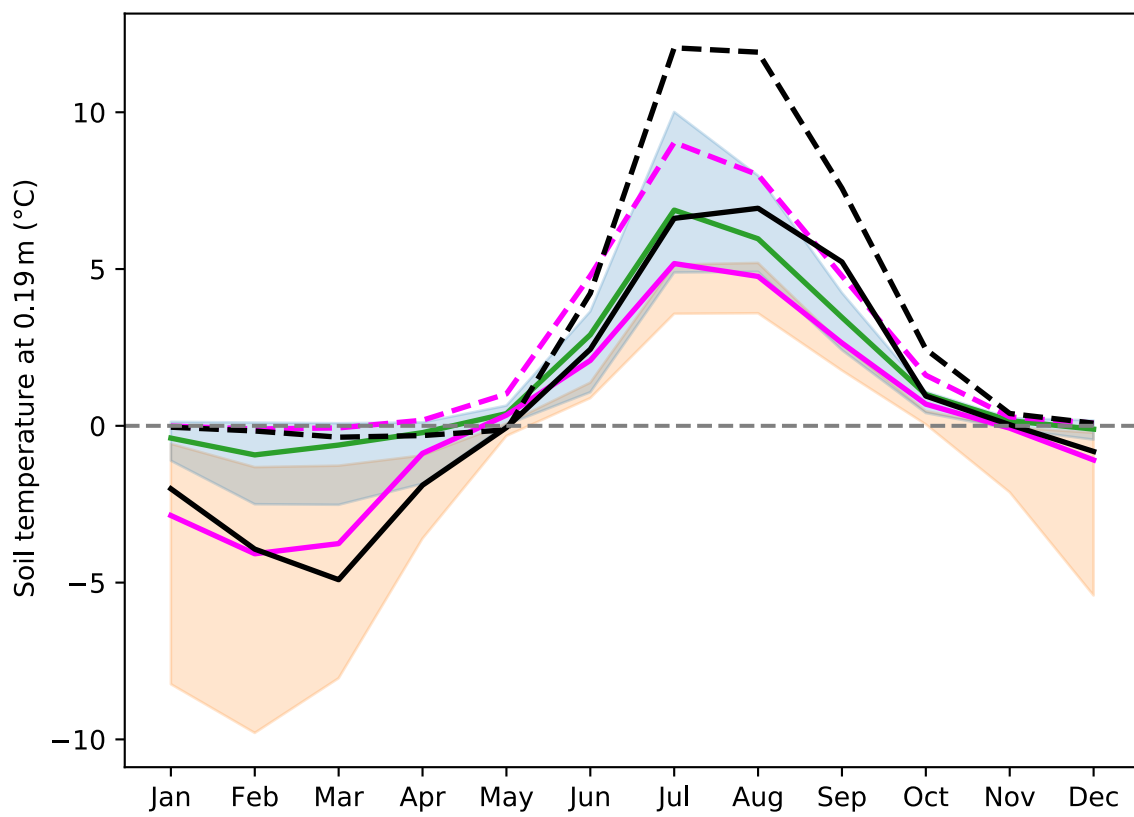

Samoylov

Kytalyk

Iskoras

Stordalen

- High tile linestyle
- - - Low tile linestyle
- Observed
- Standard JULES
- Full tiling (no qbase)
- High tile - H.C. range
- Low tile - H.C. range