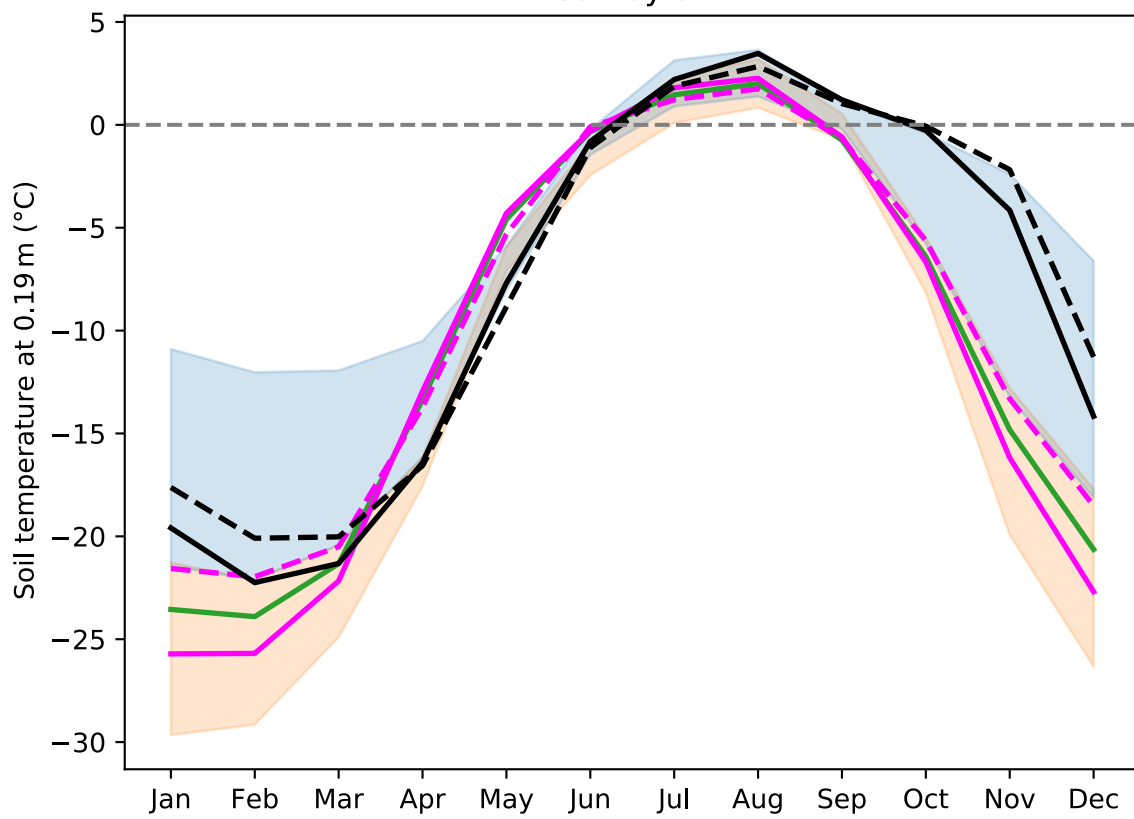

Samoylov

Kytalyk

Iskoras

Stordalen

- High tile linestyle
- - - Low tile linestyle
- Observed
- Standard JULES
- Full tiling (no qbase)
- High tile - H.C. range
- Low tile - H.C. range