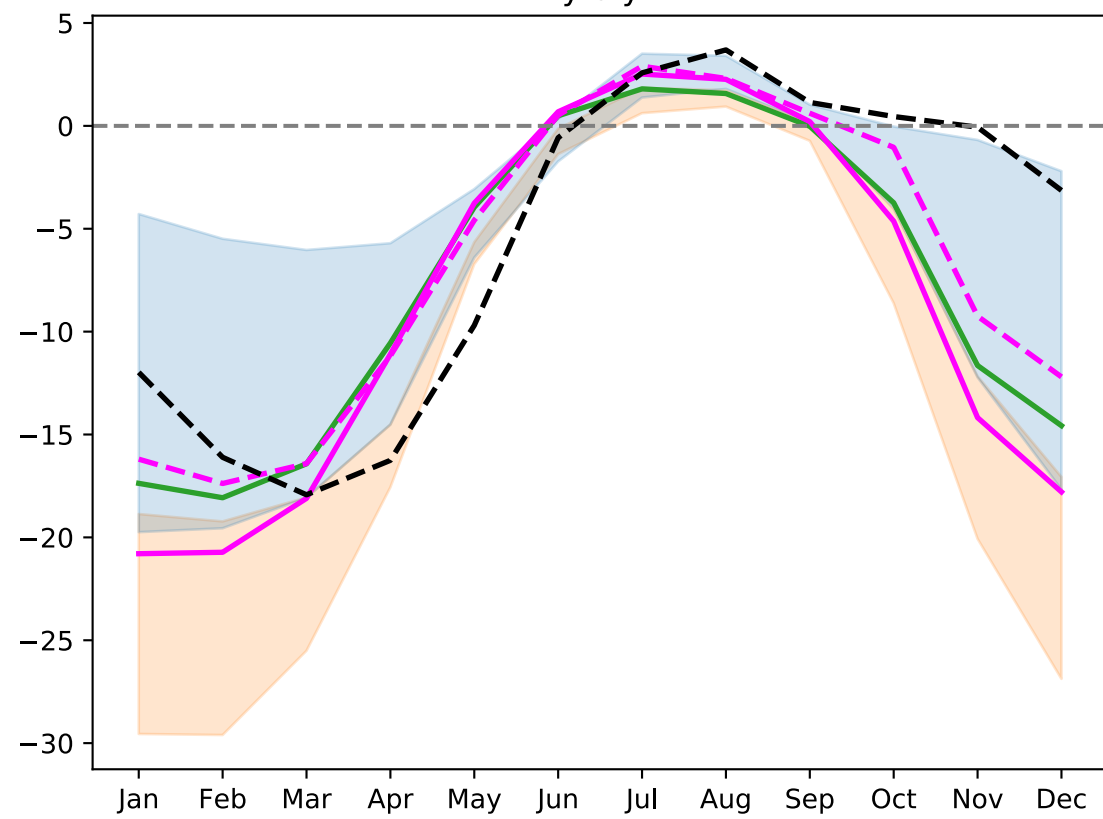

Samoylov

Kytalyk

Iskoras

Stordalen

- High tile linestyle
- - - Low tile linestyle
- Observed
- Standard JULES
- Full tiling (no qbase)
- High tile - H.C. range
- Low tile - H.C. range