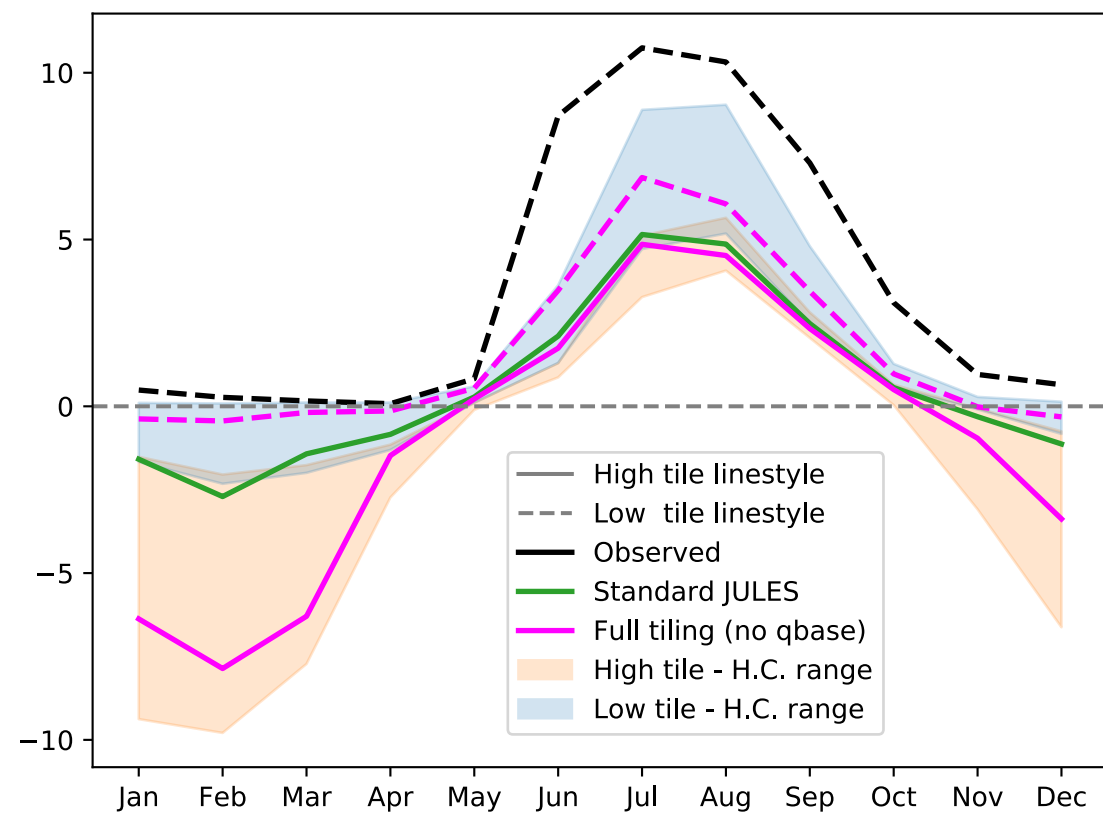

Samoylov

Kytalyk

Iskoras

Stordalen

- High tile linestyle
- - - Low tile linestyle
- Observed
- Standard JULES
- Full tiling (no qbase)
- High tile - H.C. range
- Low tile - H.C. range