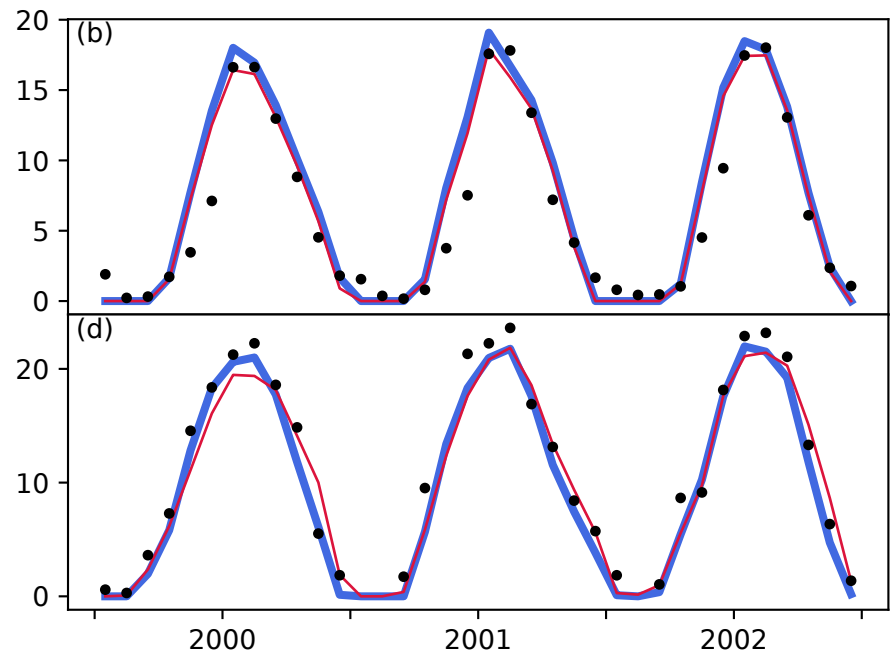

Surface temperature (°C)

— coupled — lake-only • obs.