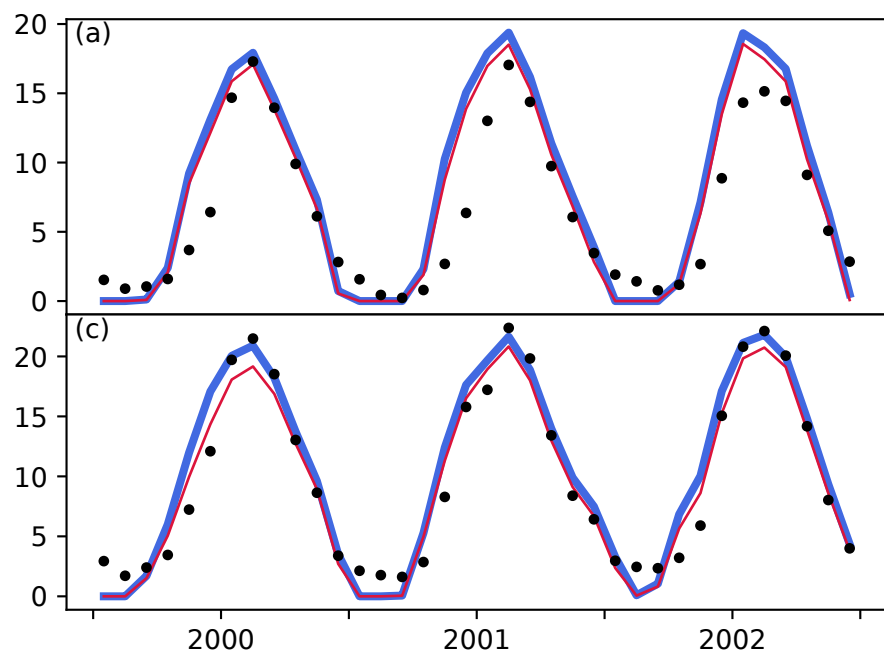

Surface temperature (°C)

— coupled — lake-only • obs.