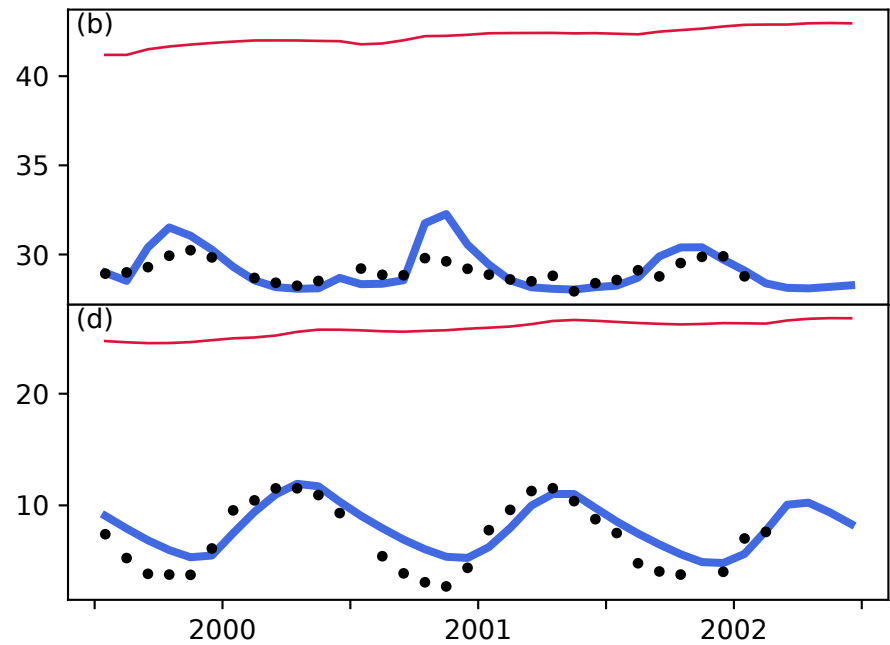

Surface elevation (m)

— coupled — lake-only • obs.