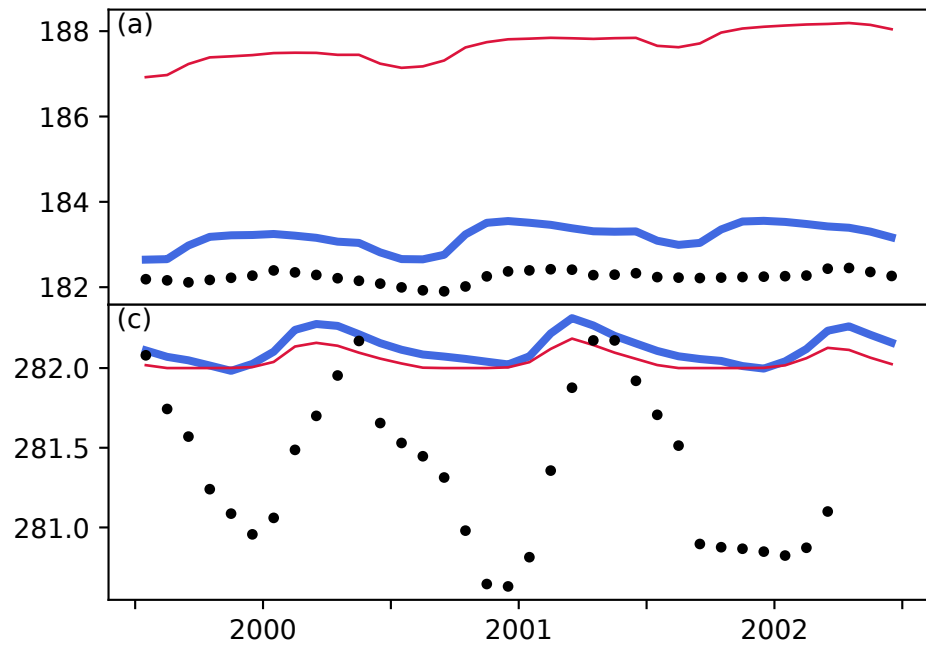

Surface elevation (m)

— coupled — lake-only • obs.