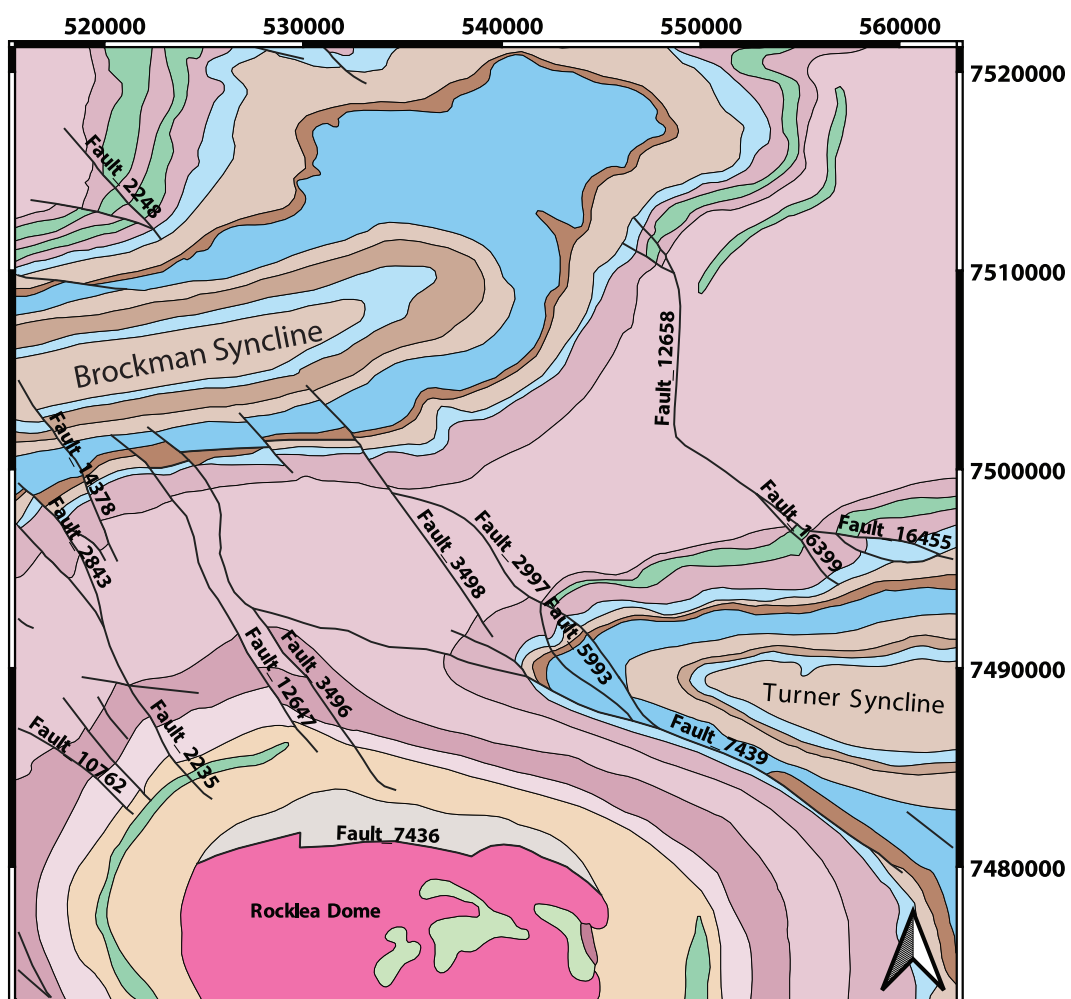

(a) stratigraphy graph

(b) faults and fault-fault relationships

(c) fault-unit relationships

unit\fault	Fault_7436	Fault_7439	Fault_2235
Boolgeeda_Iron_Formation	0	0	0
Boongal_Formation	0	0	1
Brockman_Iron_Formation	0	1	0
Bunjinah_Formation	0	1	1
Fortescue_Group	0	0	1
Hardey_Formation	1	0	1
Jeerinah_Formation	0	1	1
Marra_Mamba_Iron_Formation	0	1	1
Mount_McRae_Shale_and_Mount_Sylvia_Formation	0	1	0
Pyradie_Formation	0	0	1
Rocklea_Inlier_greenstones	1	0	0
Rocklea_Inlier_metagranitic_unit	1	0	0
Turee_Creek_Group	0	0	0
Weeli_Wolli_Formation	0	0	0
Wittenoom_Formation	0	1	0
Woongarra_Rhyolite	0	0	0