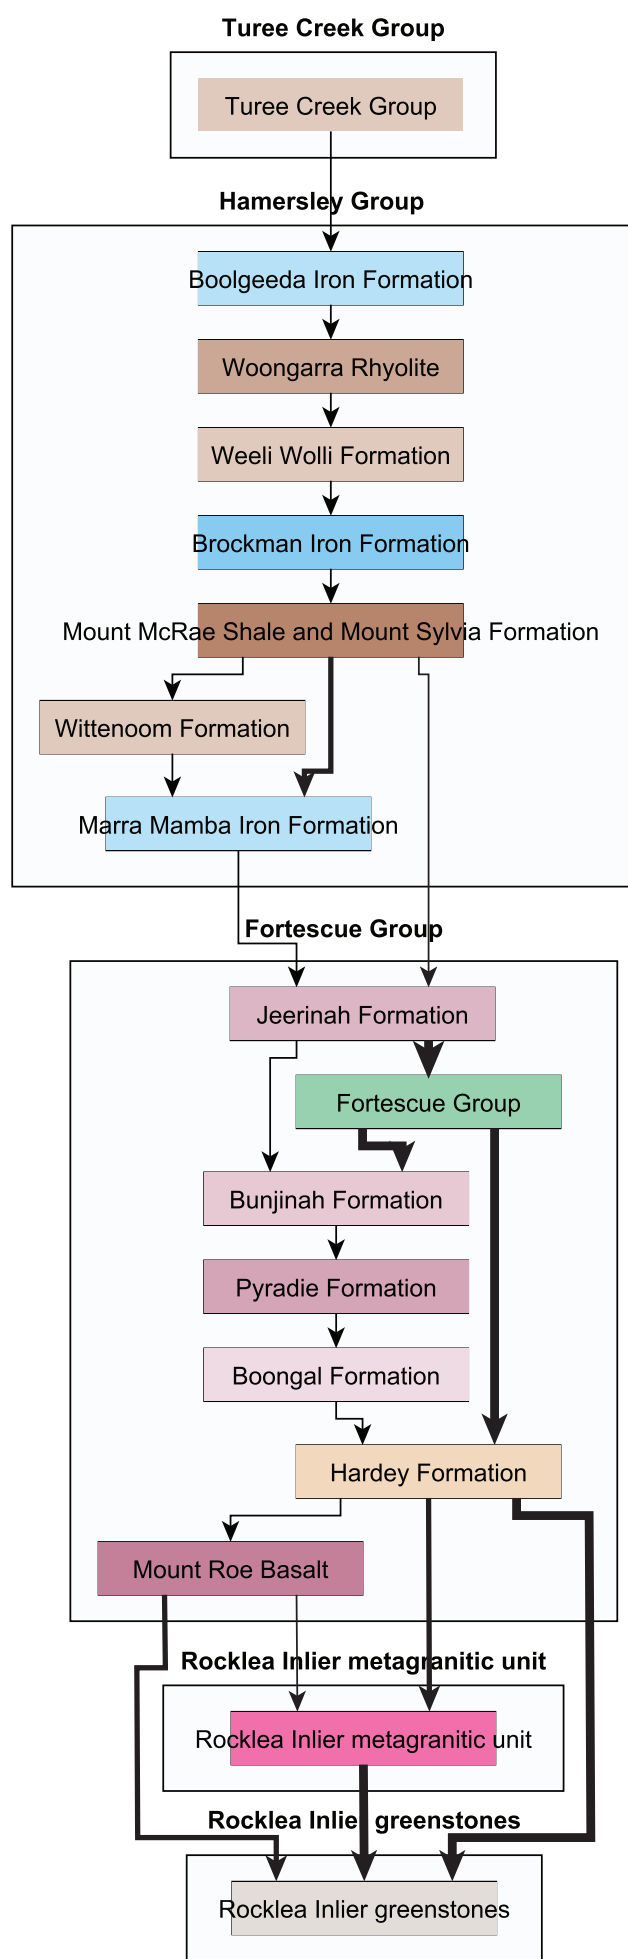

(a) stratigraphy graph

(b) faults and fault-fault relationships

(c) fault-unit relationships

unit\fault	Fault_7436	Fault_7439	Fault_2235
Boolgeeda_Iron_Formation	0	0	0
Boongal_Formation	0	0	1
Brockman_Iron_Formation	0	1	0
Bunjinah_Formation	0	1	1
Fortescue_Group	0	0	1
Hardey_Formation	1	0	1
Jeerinah_Formation	0	1	1
Marra_Mamba_Iron_Formation	0	1	1
Mount_McRae_Shale_and_Mount_Sylvia_Formation	0	1	0
Pyradie_Formation	0	0	1
Rocklea_Inlier_greenstones	1	0	0
Rocklea_Inlier_metagranitic_unit	1	0	0
Turee_Creek_Group	0	0	0
Weeli_Wolli_Formation	0	0	0
Wittenoom_Formation	0	1	0
Woongarra_Rhyolite	0	0	0