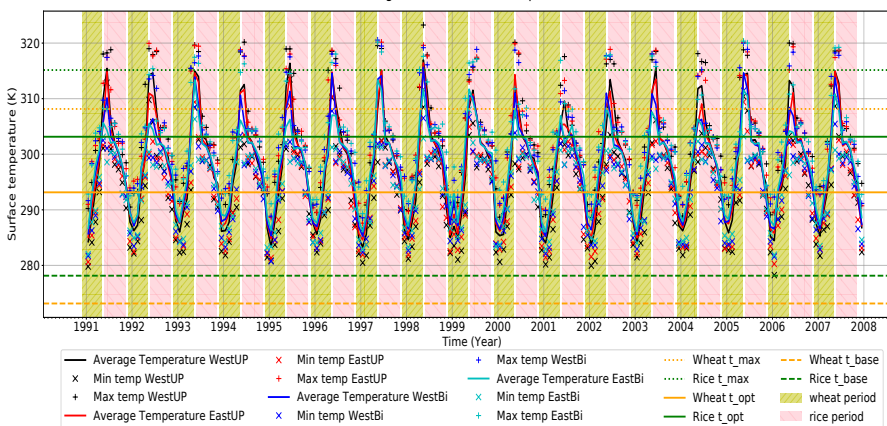

(a) India gridboxes: Monthly mean precipitation

(b) India gridboxes: Surface temperature

(c) India gridboxes: monthly mean Vapour pressure deficit