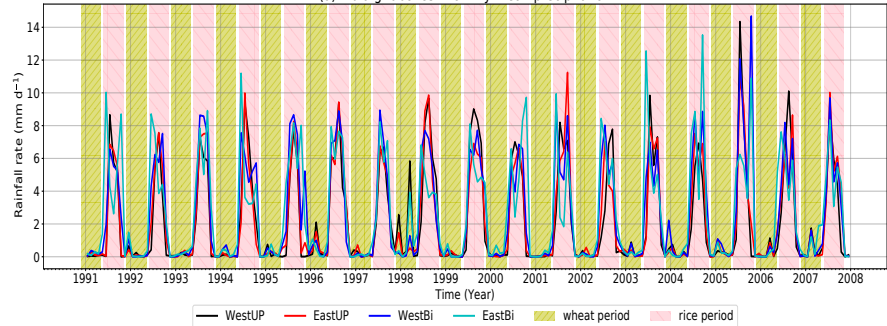

(a) India gridboxes: Monthly mean precipitation

(b) India gridboxes: Surface temperature

(c) India gridboxes: monthly mean Vapour pressure deficit