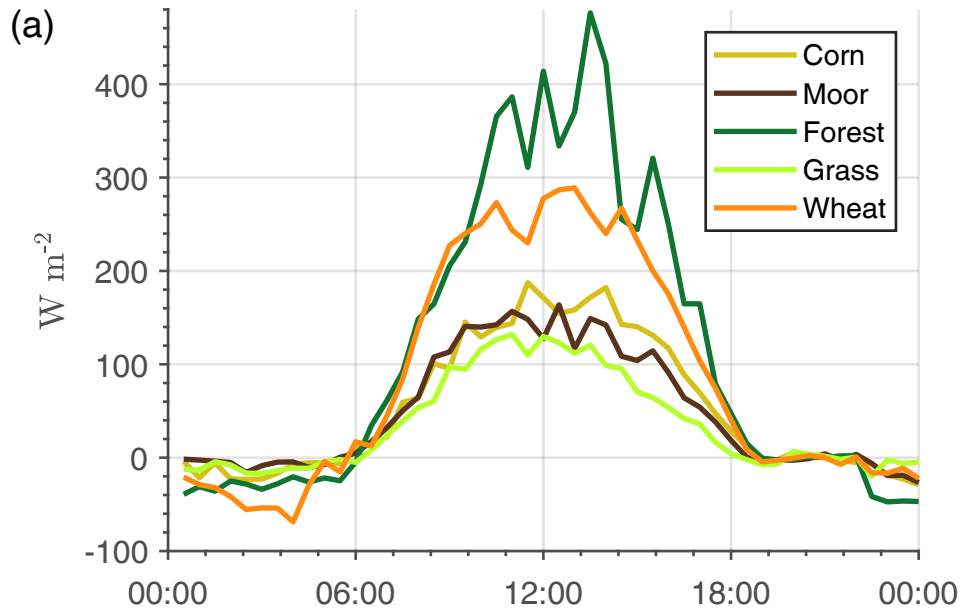

Observed SH - 19 June 2011

Observed Le - 19 June 2011

Observed SH (smoothed) - 19 June 2011

Observed Le (smoothed) - 19 June 2011