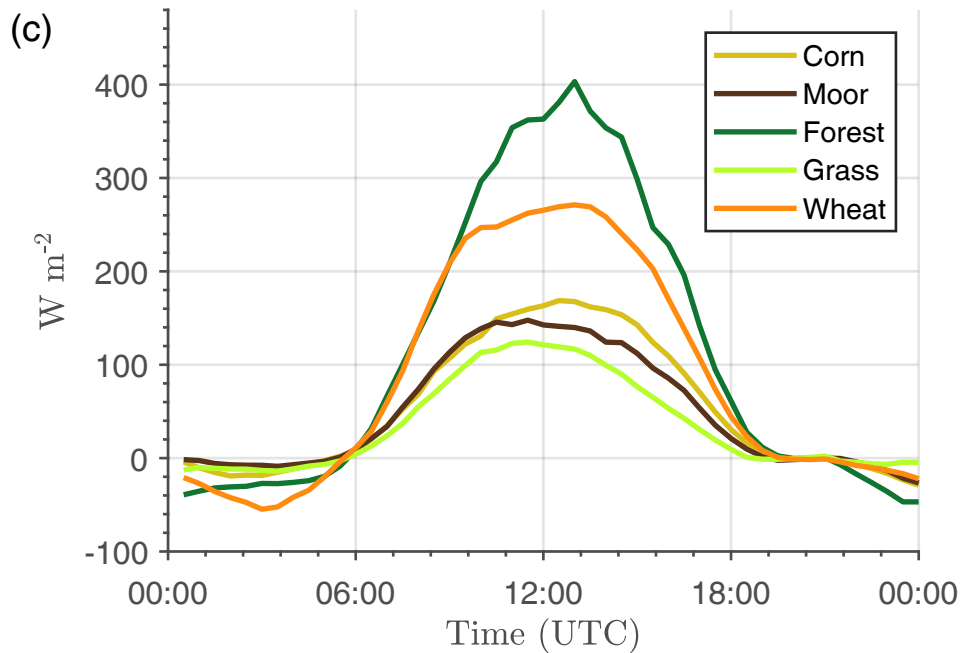

Observed SH - 19 June 2011

Observed Le - 19 June 2011

Observed SH (smoothed) - 19 June 2011

Observed Le (smoothed) - 19 June 2011