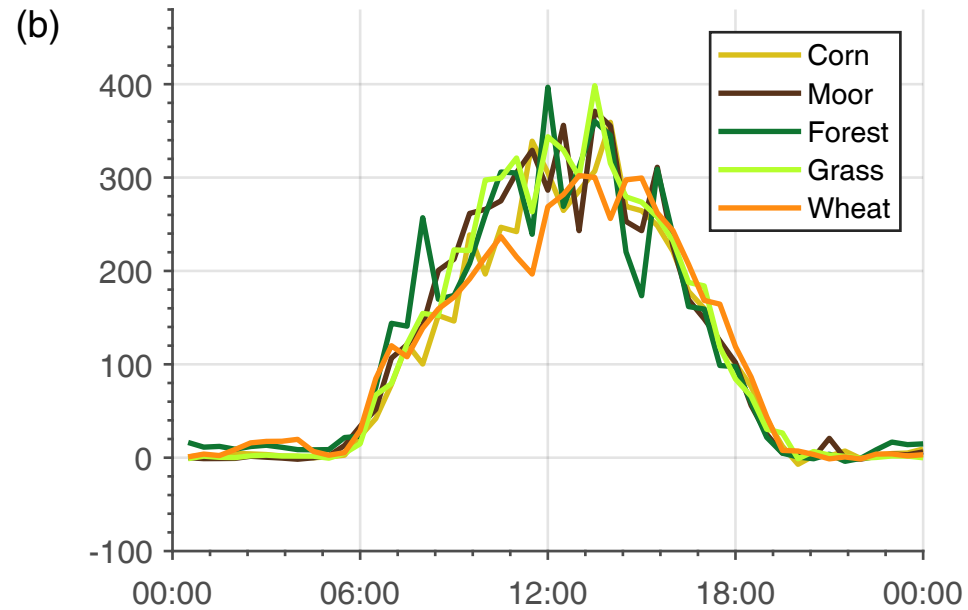

Observed SH - 19 June 2011

Observed Le - 19 June 2011

Observed SH (smoothed) - 19 June 2011

Observed Le (smoothed) - 19 June 2011