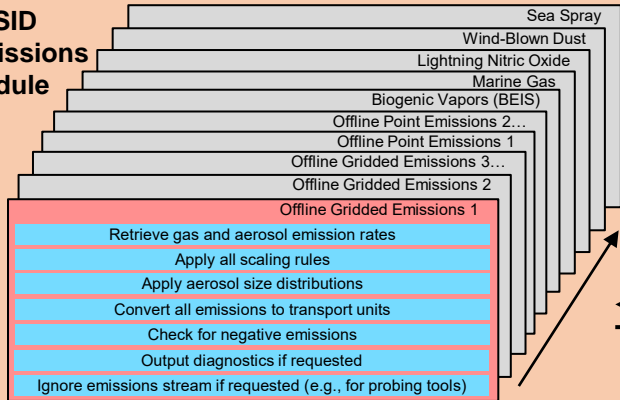

DESID Emissions Module

CMAQv5.3 and later versions