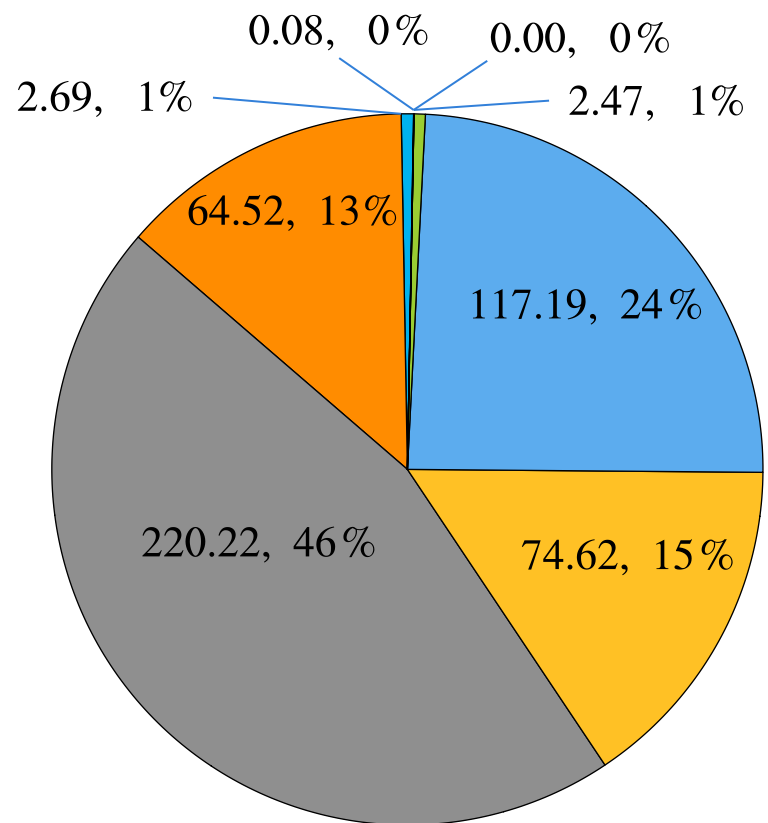

(a) 384 GPUs

(b) 9216 GPUs

(c) Time of LICOM3 1/20° at AMD GPU