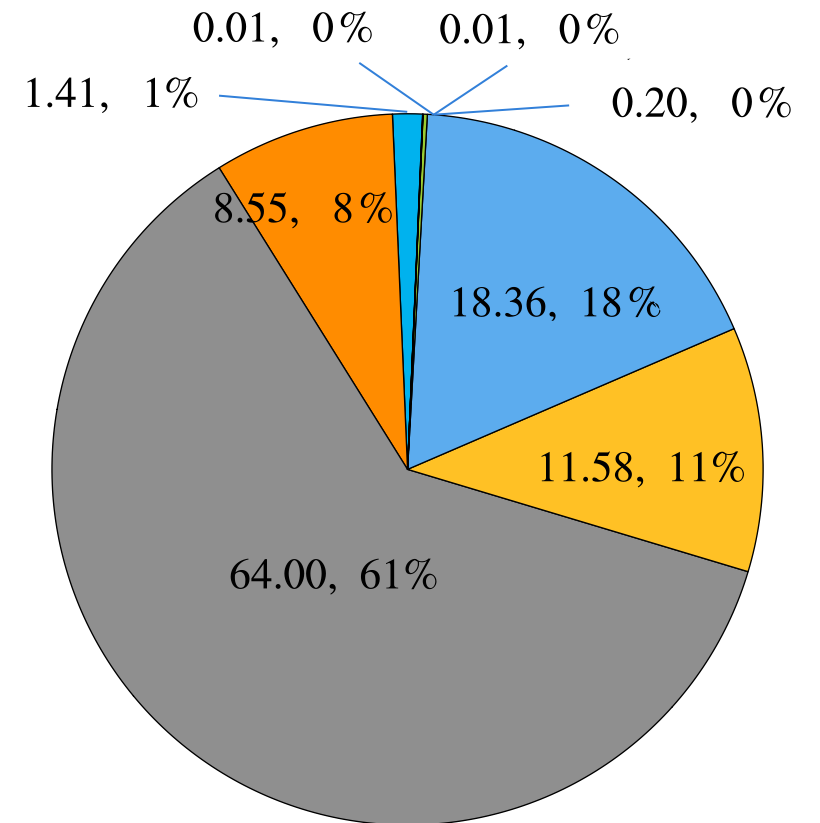

(a) 384 GPUs

(b) 9216 GPUs

(c) Time of LICOM3 1/20° at AMD GPU