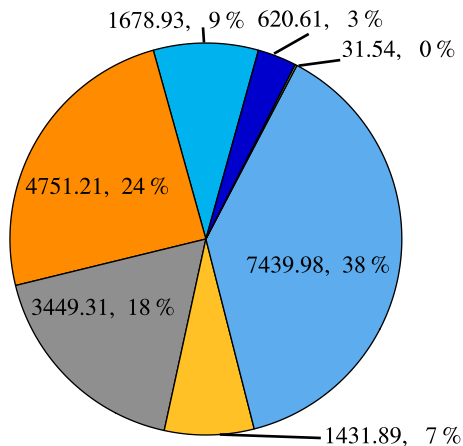

(a) 384 cores

(b) 9216 cores

(c) Time of LICOM3 1/20° @ Intel CPU