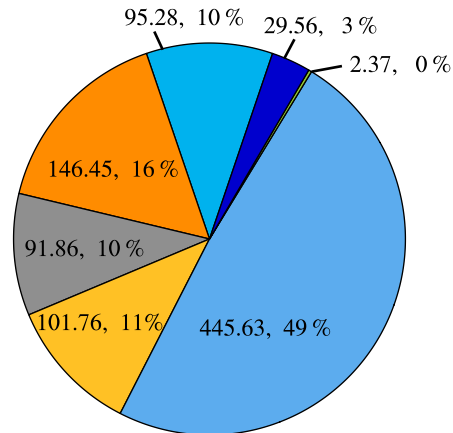

(a) 384 cores

(b) 9216 cores

(c) Time of LICOM3 1/20° @ Intel CPU