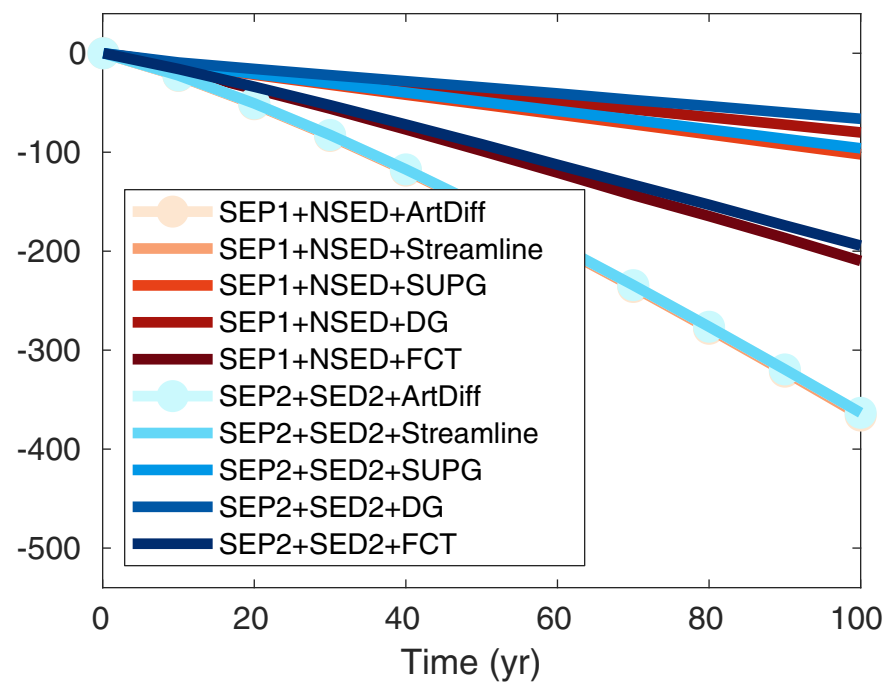

Mesh resolution: 5000 m

Mesh resolution: 2000 m

Mesh resolution: 1000 m

Mesh resolution: 500 m

- SEP1+NSED+ArtDiff
- SEP1+NSED+Streamline
- SEP1+NSED+SUPG
- SEP1+NSED+DG
- SEP1+NSED+FCT
- SEP2+SED2+ArtDiff
- SEP2+SED2+Streamline
- SEP2+SED2+SUPG
- SEP2+SED2+DG
- SEP2+SED2+FCT