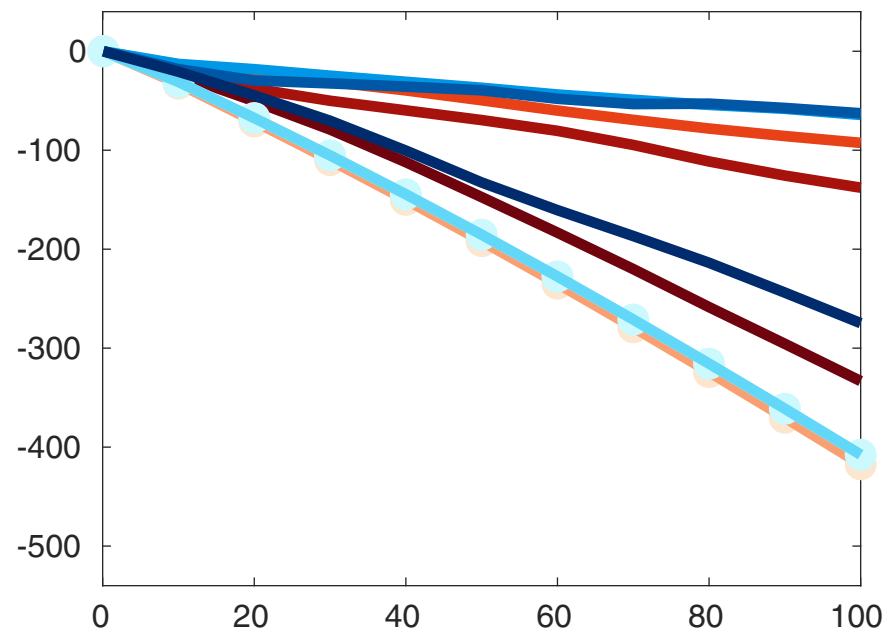

Mesh resolution: 5000 m

Mesh resolution: 2000 m

Mesh resolution: 1000 m

Mesh resolution: 500 m

- SEP1+NSED+ArtDiff
- SEP1+NSED+Streamline
- SEP1+NSED+SUPG
- SEP1+NSED+DG
- SEP1+NSED+FCT
- SEP2+SED2+ArtDiff
- SEP2+SED2+Streamline
- SEP2+SED2+SUPG
- SEP2+SED2+DG
- SEP2+SED2+FCT