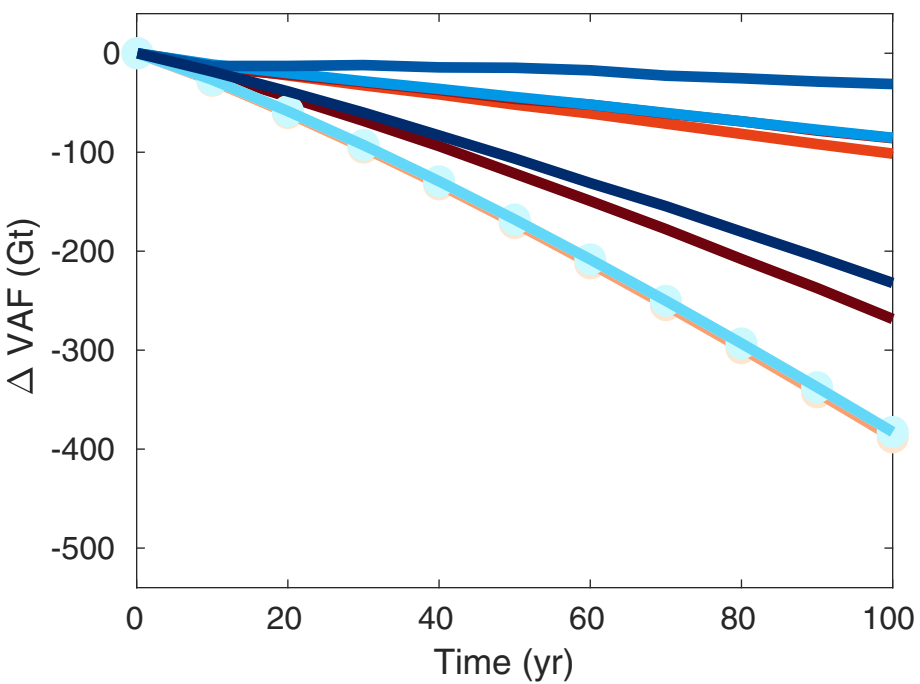

Mesh resolution: 5000 m

Mesh resolution: 2000 m

Mesh resolution: 1000 m

Mesh resolution: 500 m

- SEP1+NSED+ArtDiff
- SEP1+NSED+Streamline
- SEP1+NSED+SUPG
- SEP1+NSED+DG
- SEP1+NSED+FCT
- SEP2+SED2+ArtDiff
- SEP2+SED2+Streamline
- SEP2+SED2+SUPG
- SEP2+SED2+DG
- SEP2+SED2+FCT