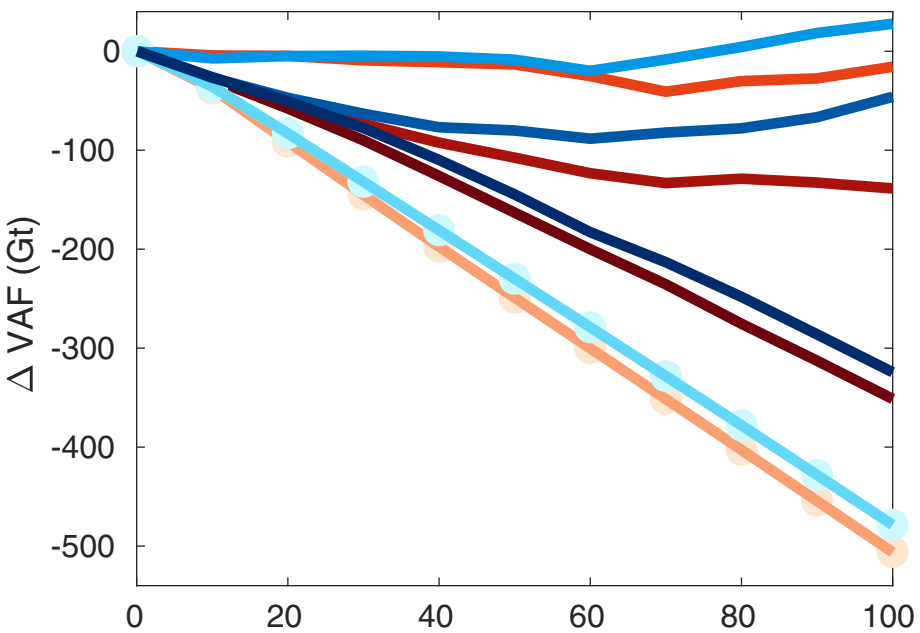

Mesh resolution: 5000 m

Mesh resolution: 2000 m

Mesh resolution: 1000 m

Mesh resolution: 500 m

- SEP1+NSED+ArtDiff
- SEP1+NSED+Streamline
- SEP1+NSED+SUPG
- SEP1+NSED+DG
- SEP1+NSED+FCT
- SEP2+SED2+ArtDiff
- SEP2+SED2+Streamline
- SEP2+SED2+SUPG
- SEP2+SED2+DG
- SEP2+SED2+FCT