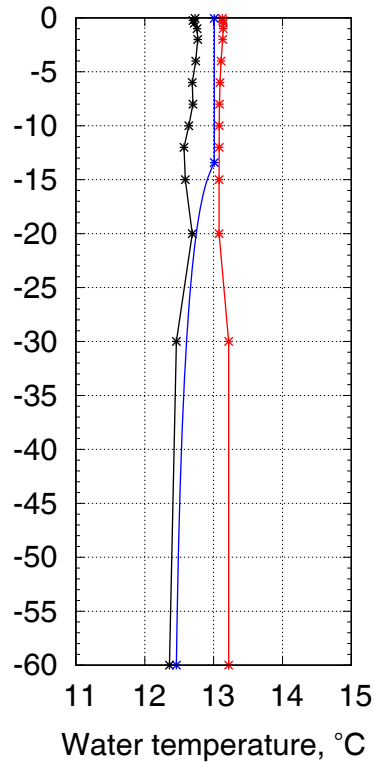

Measurements —*—
LAKE2.0 —*—
FLake —*—

(a) 2017 Jul 15

(b) 2018 Jul 15

(c) 2018 Jan 15

(d) 2019 Jan 15