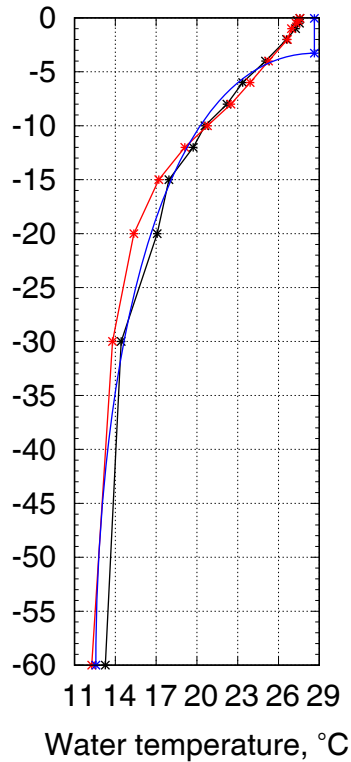

Measurements —*—
LAKE2.0 —*—
FLake —*—

(a) 2017 Jul 15

(b) 2018 Jul 15

(c) 2018 Jan 15

(d) 2019 Jan 15