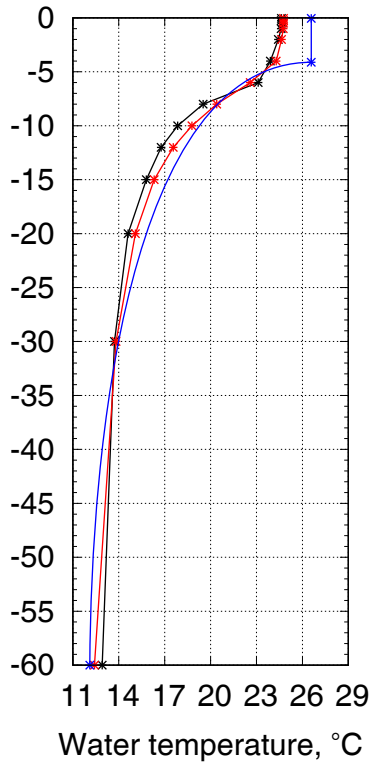

Measurements —*—
LAKE2.0 —*—
FLake —*—

(a) 2017 Jul 15

(b) 2018 Jul 15

(c) 2018 Jan 15

(d) 2019 Jan 15