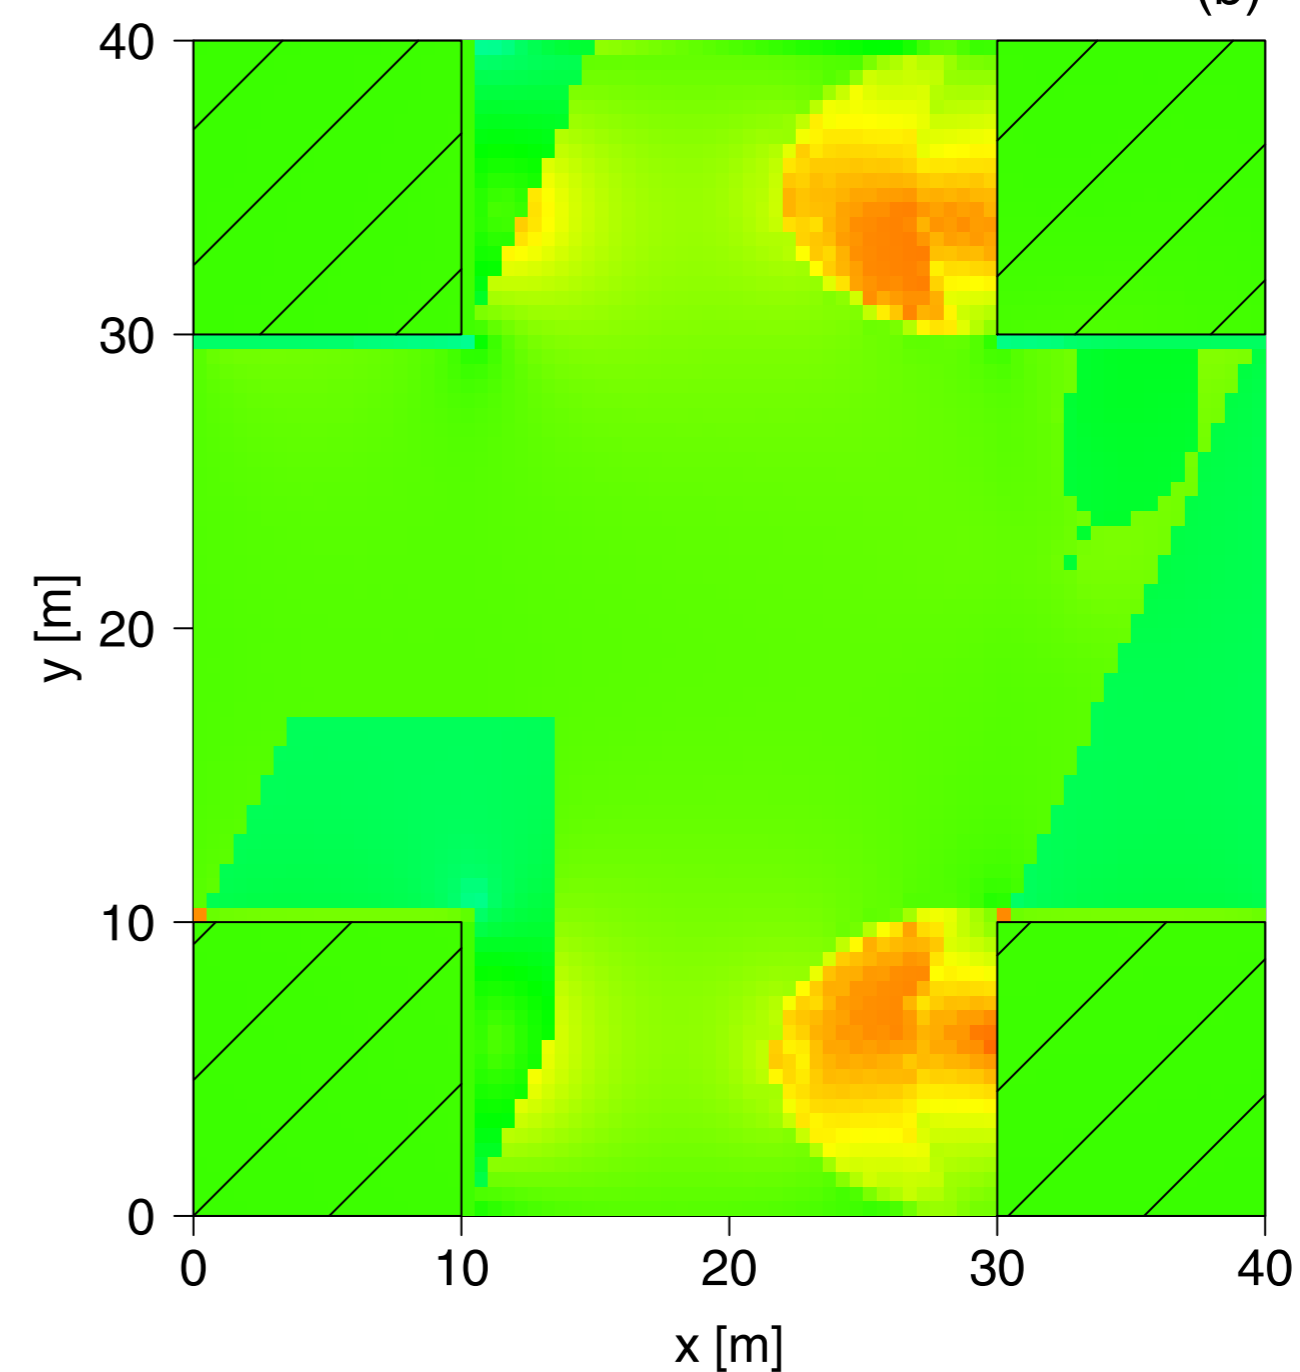

test_urban

(a)

perct* [°C] as calculated by SkyHelios at 07:00 UTC

perct*

test_urban

(b)

perct* [°C] as calculated by SkyHelios at 13:00 UTC

perct*