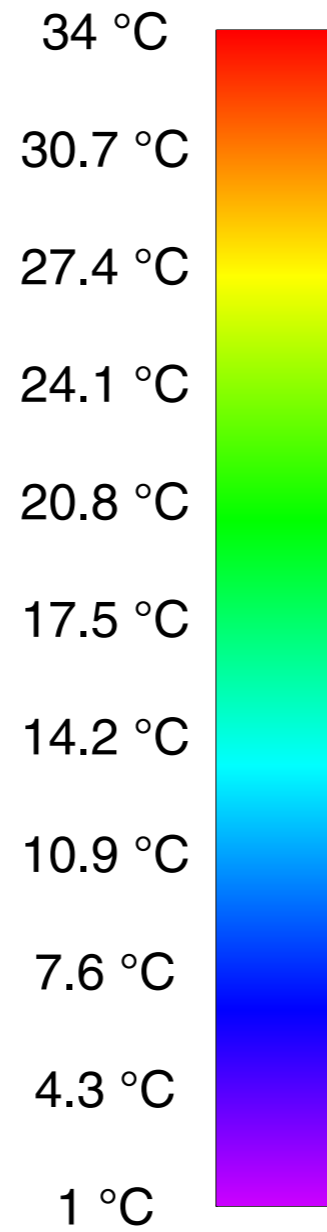

test_urban

(a)

perct* [°C] as calculated by SkyHelios at 07:00 UTC

perct*

test_urban

(b)

perct* [°C] as calculated by SkyHelios at 13:00 UTC

perct*