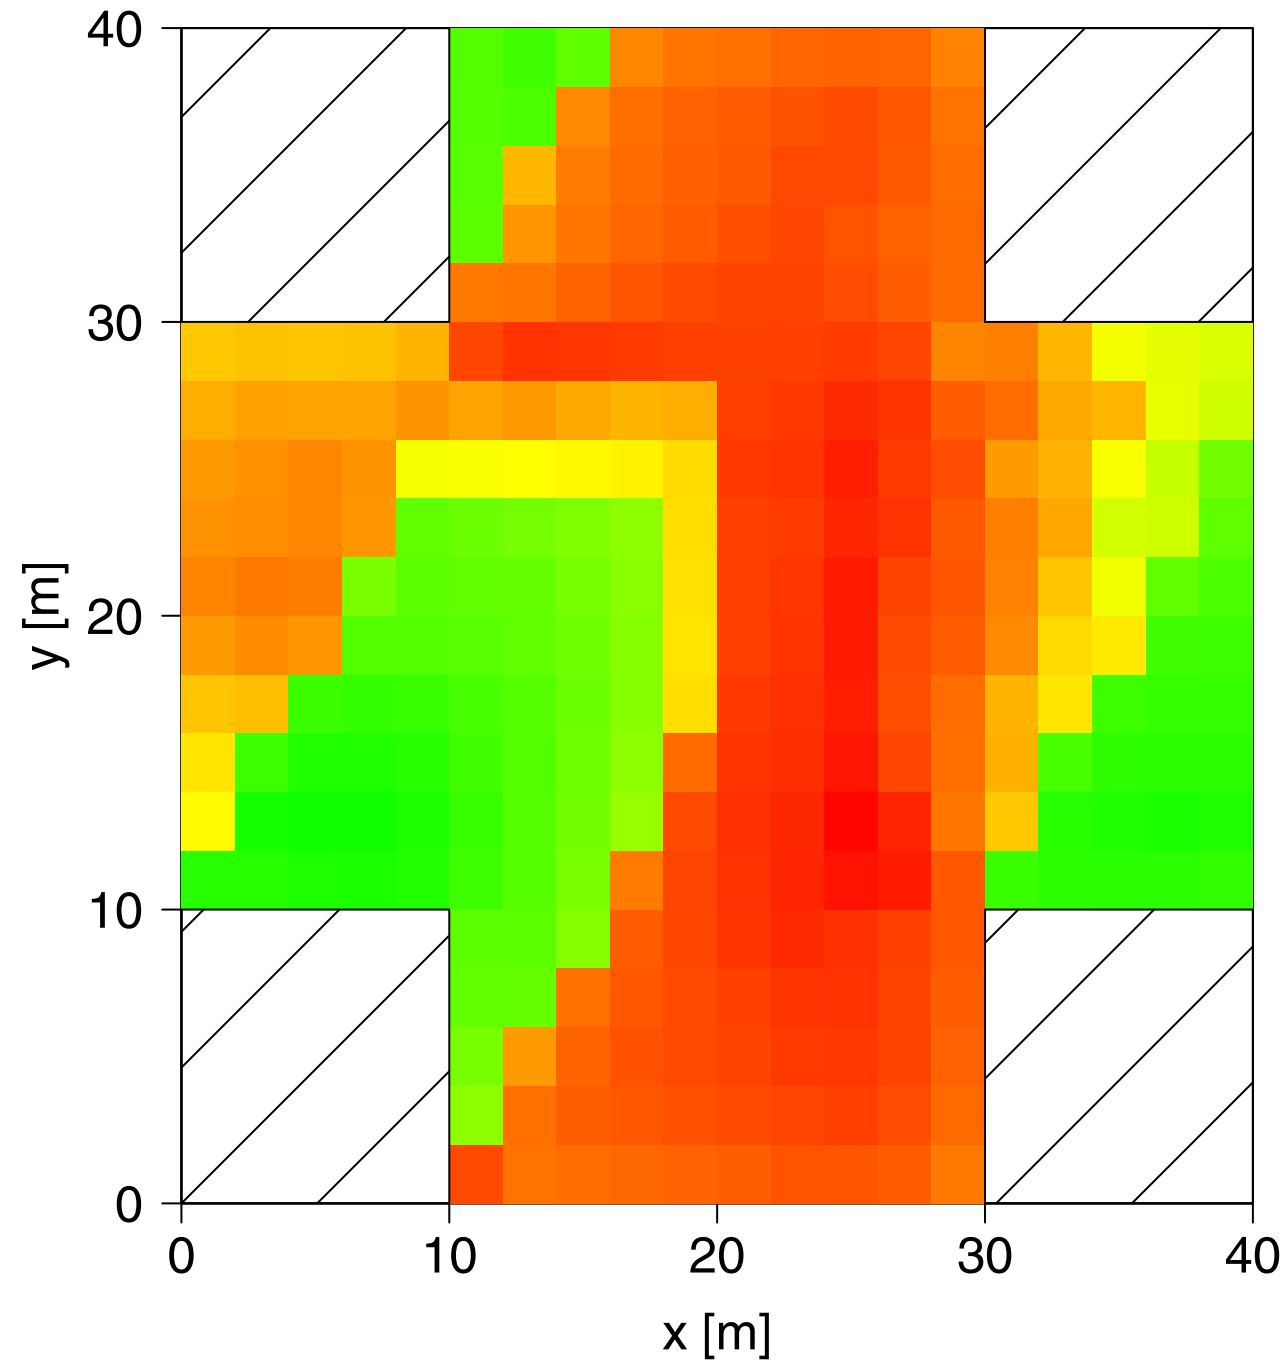

test_urban

bio_perct*_xy [°C] after 46800.678 s / 13:00 UTC