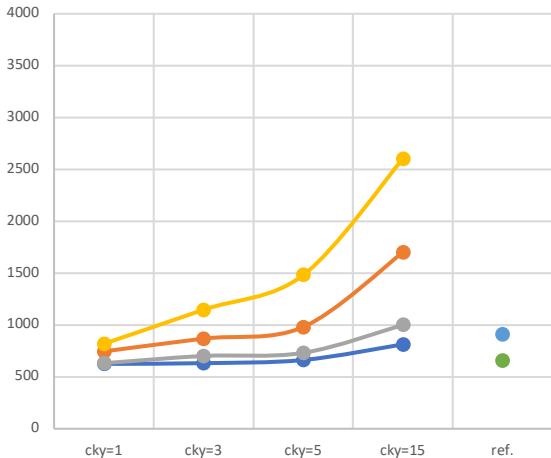

mpp_write (s)

Total runtime (s)