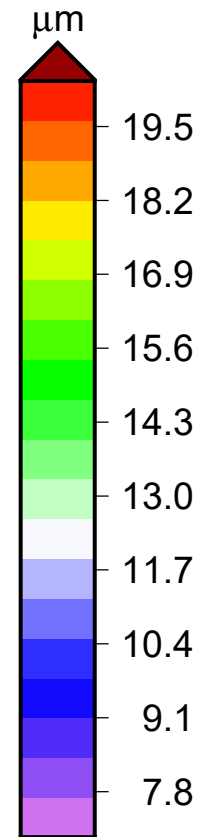

Cloud liquid effective radius

(a) Cloud_cci

(b) EC earth

(c) EC Earth-cloud_cci