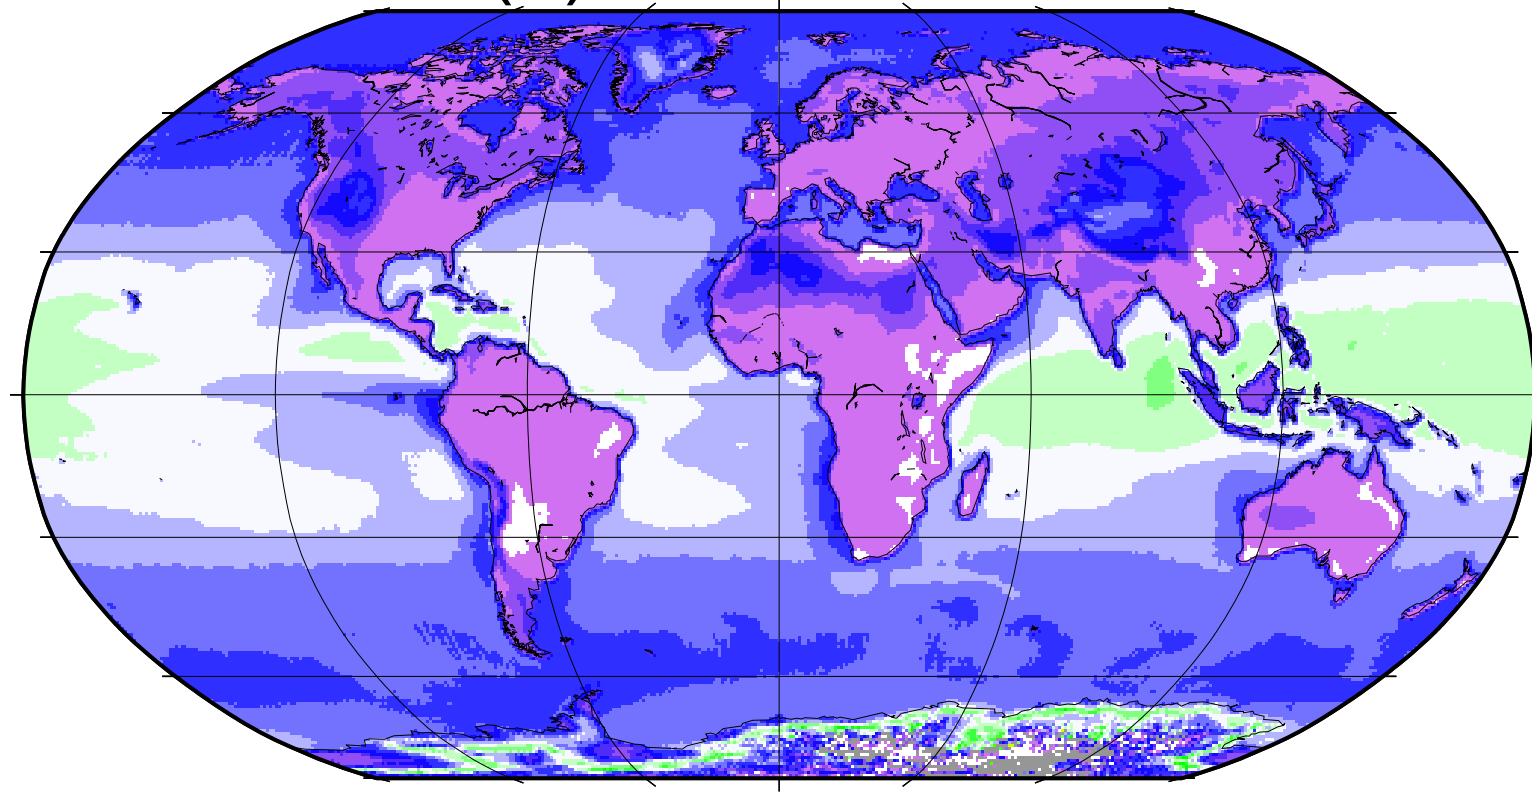

Cloud liquid effective radius

(a) Cloud_cci

(b) EC earth

(c) EC Earth-cloud_cci