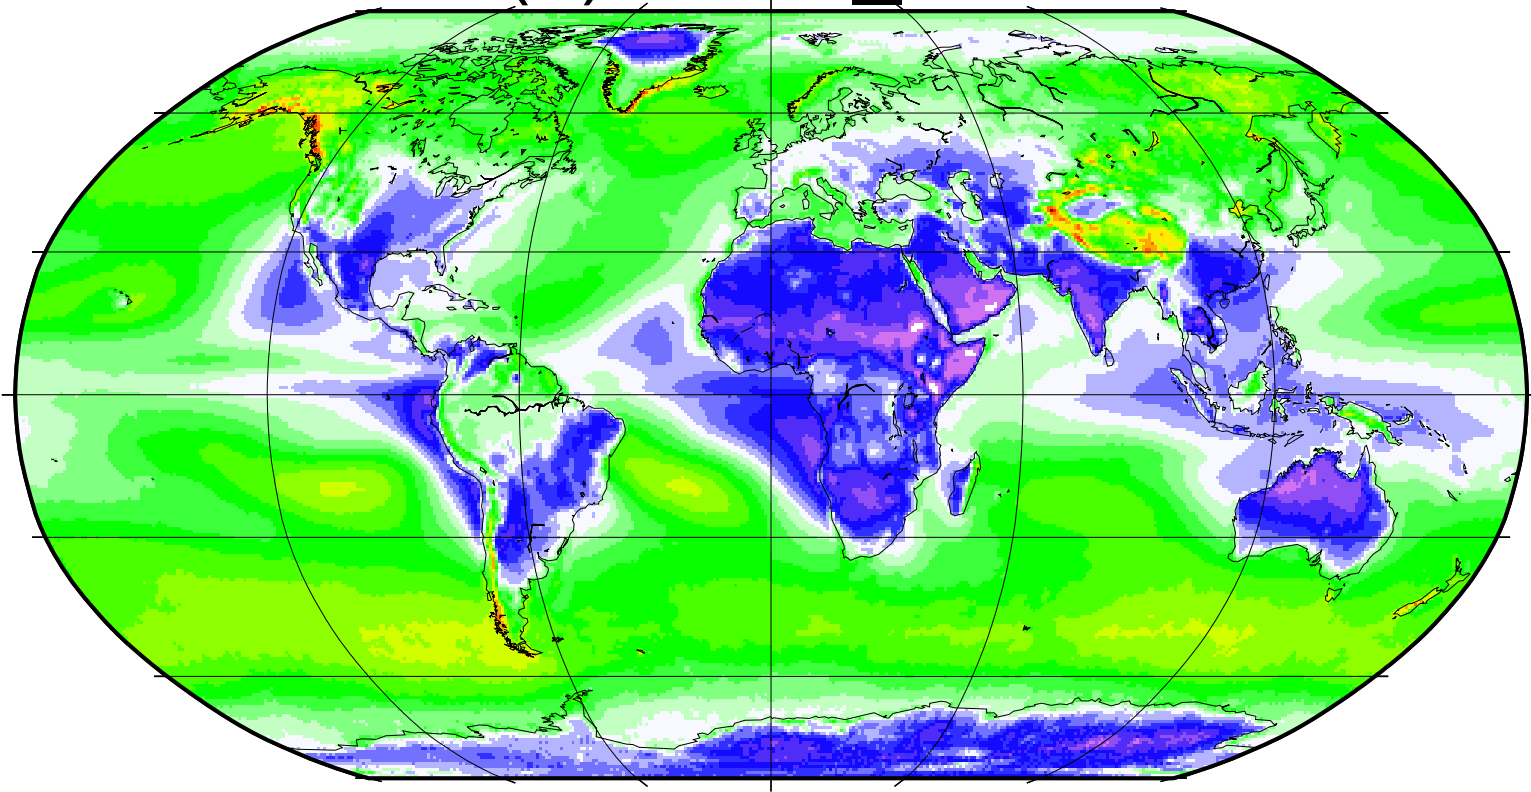

Cloud liquid effective radius

(a) Cloud_cci

(b) EC earth

(c) EC Earth-cloud_cci