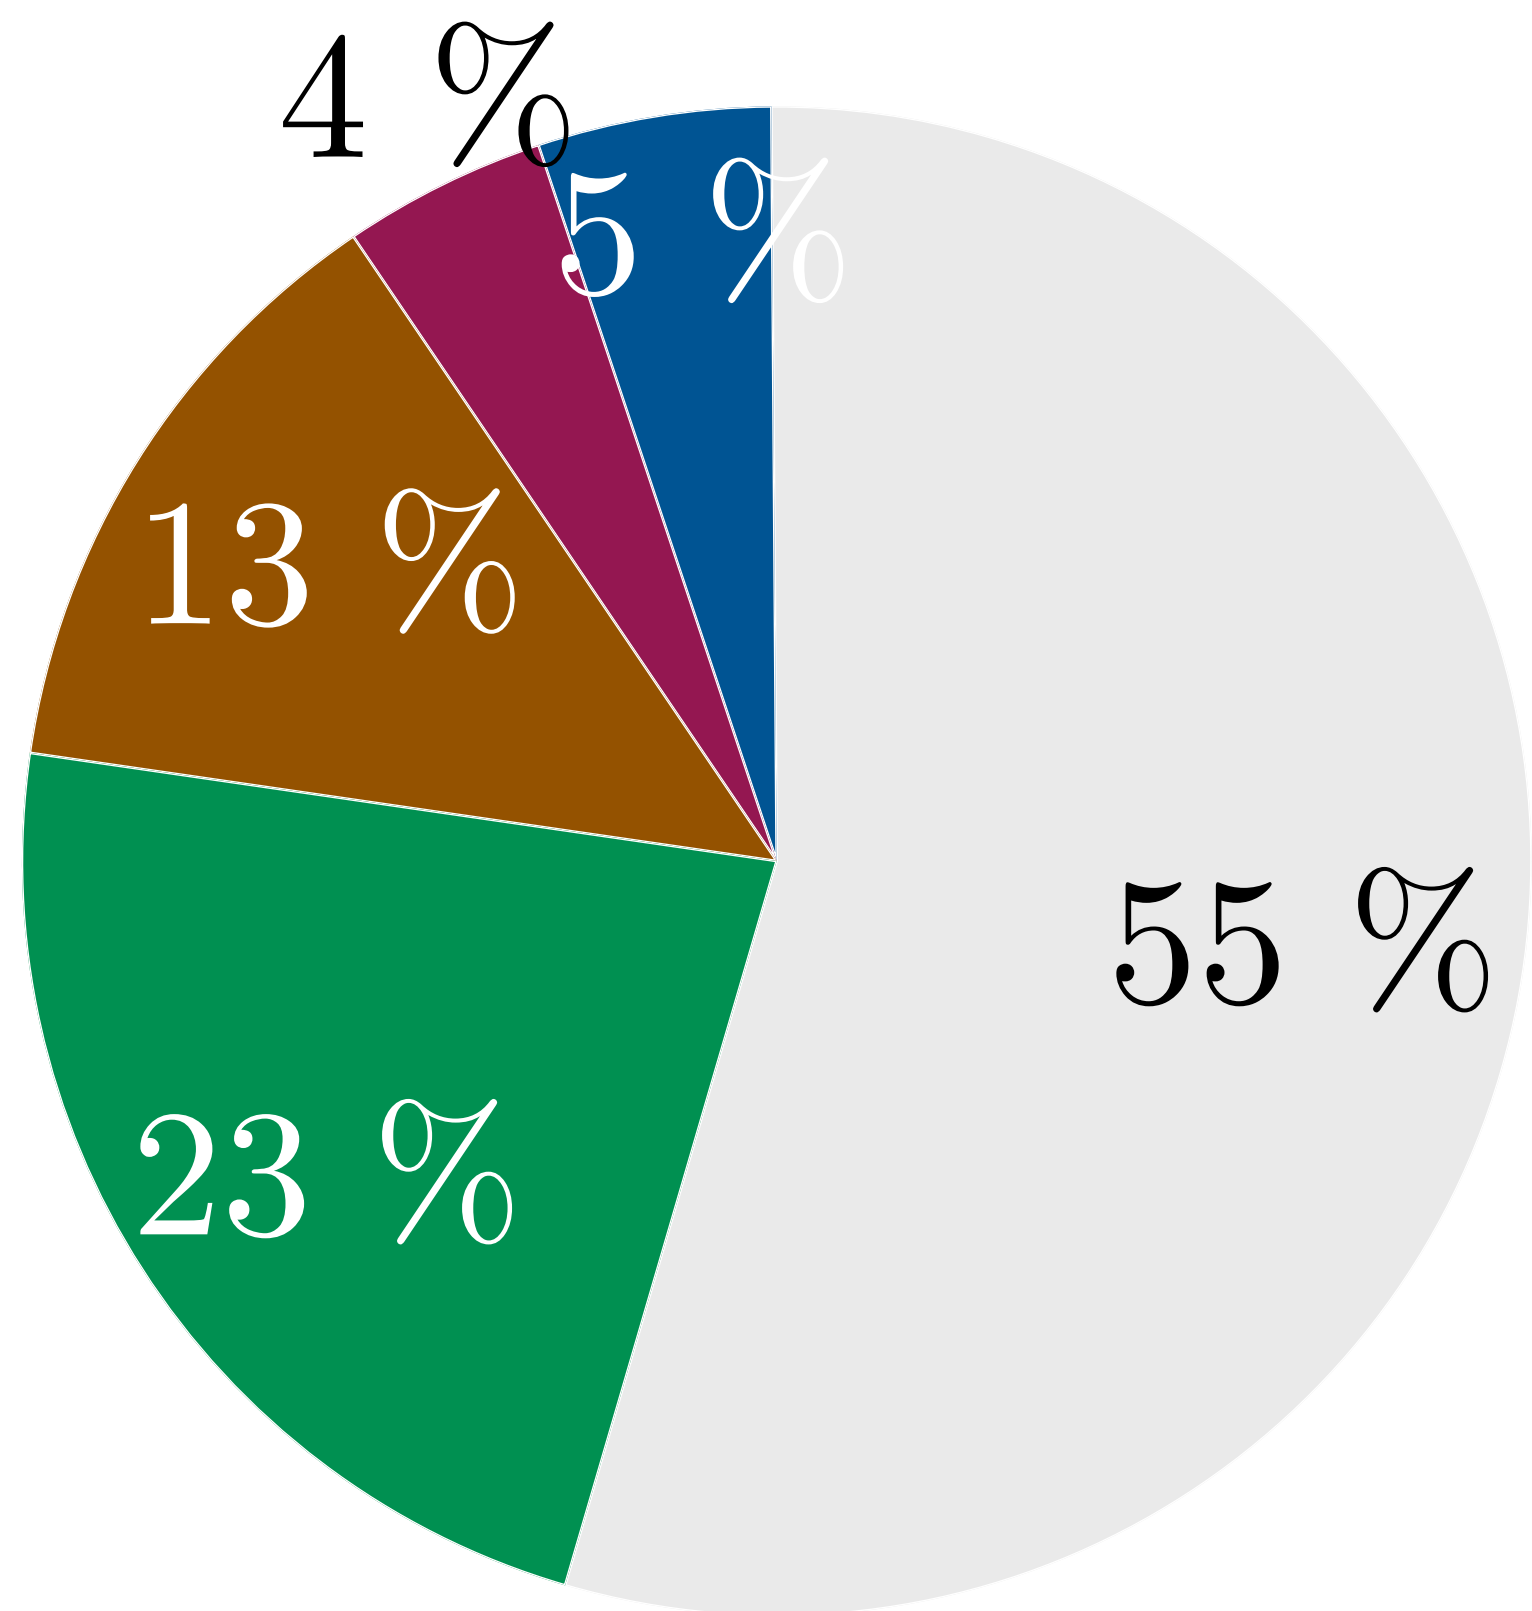

(a) IFS 9 km
(ECMWF)

(b) ALARO-EPS
2.5 km (RMI)

(c) COSMO-EULAG
2.2 km (PSNC)