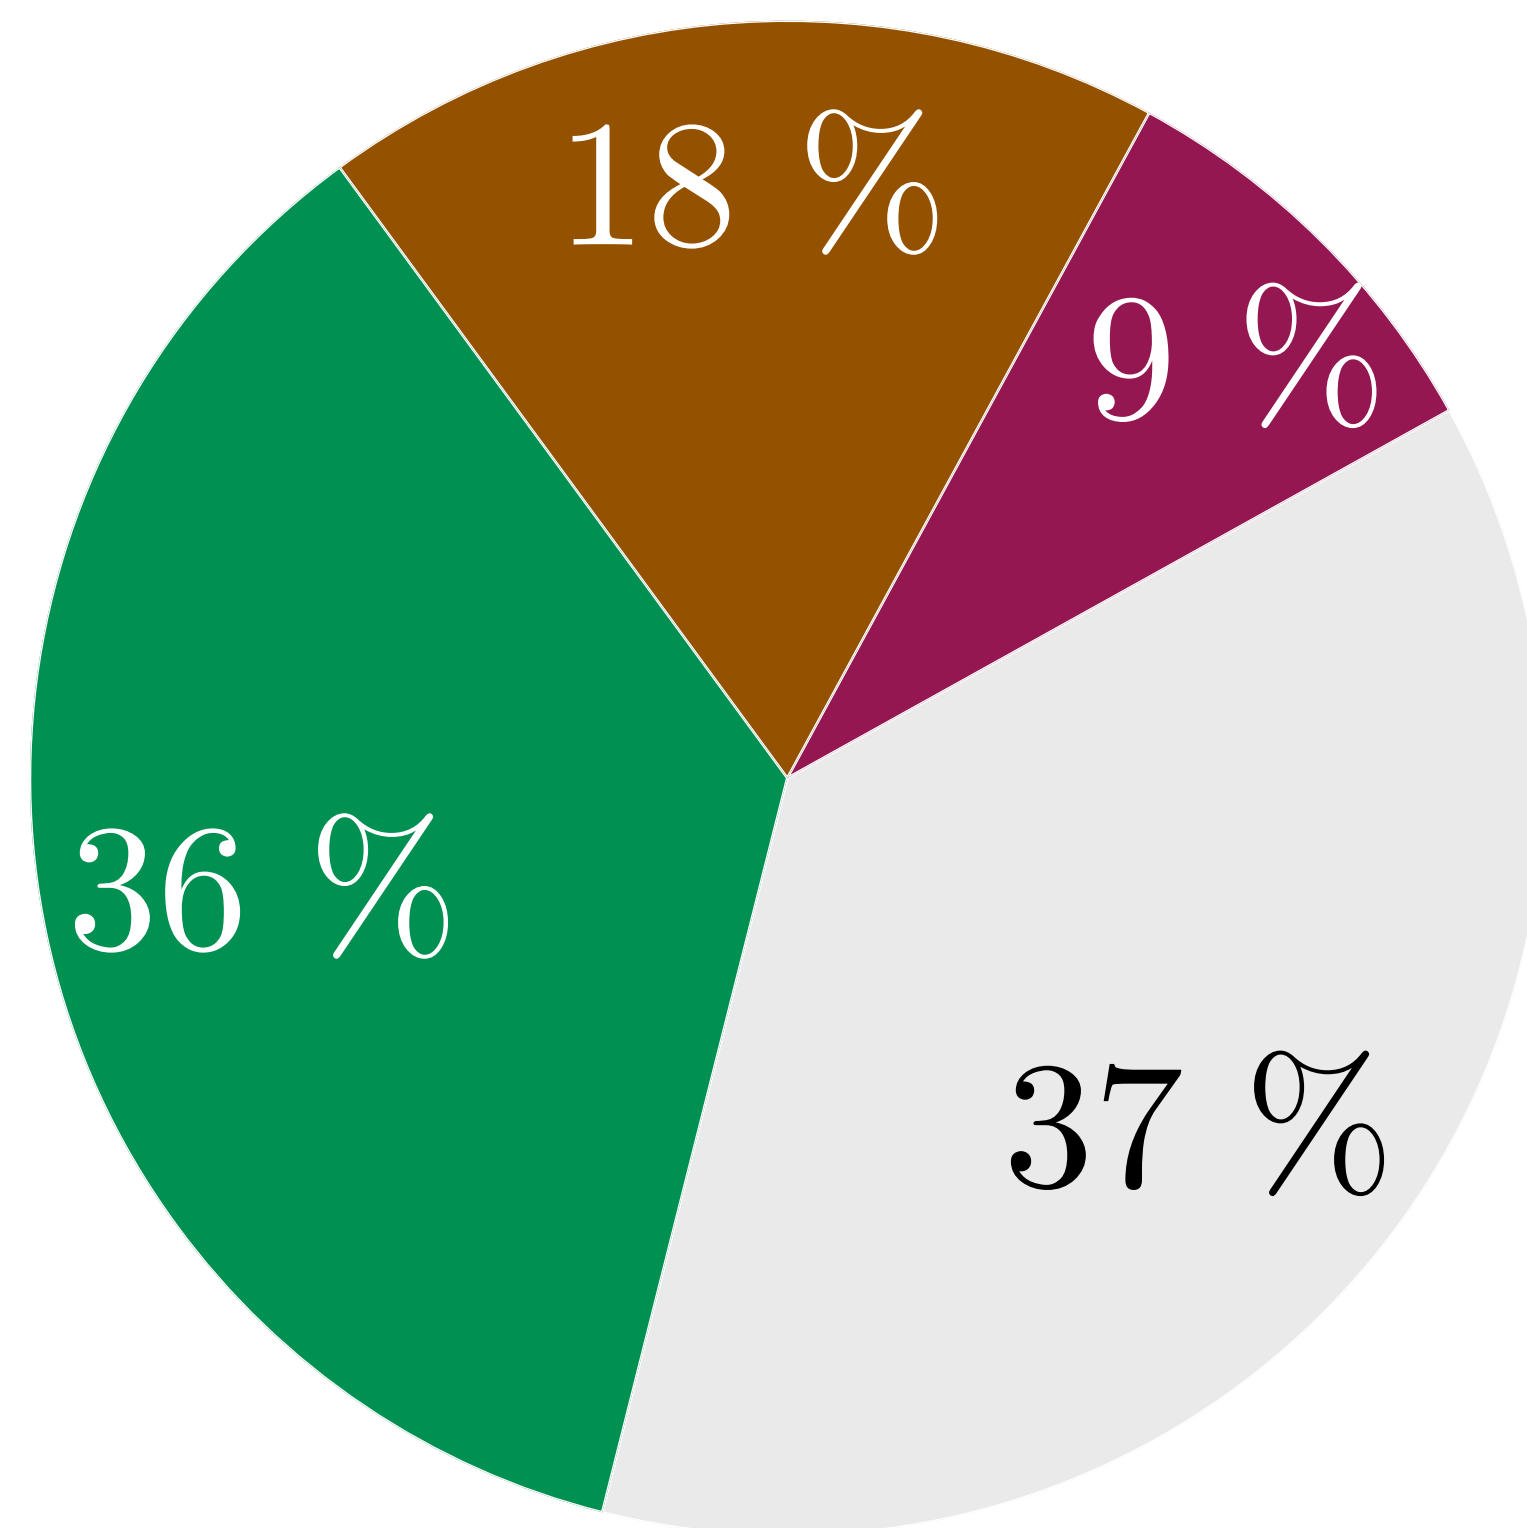

(a) IFS 9 km
(ECMWF)

(b) ALARO-EPS
2.5 km (RMI)

(c) COSMO-EULAG
2.2 km (PSNC)