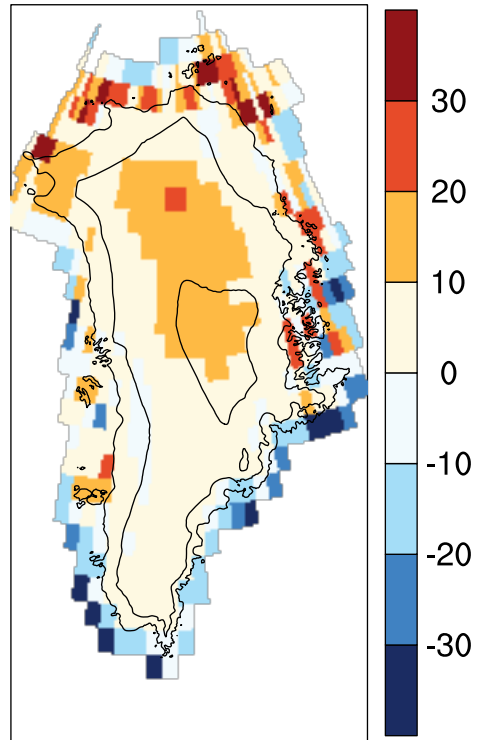

(a) CESM, LW_{net}

CONTOUR FROM 0 TO 3000 BY 1000

(b) RACMO, LW_{net}

CONTOUR FROM 0 TO 3000 BY 1000

(c) CESM-RACMO, LW_{net}

CONTOUR FROM 0 TO 3000 BY 1000