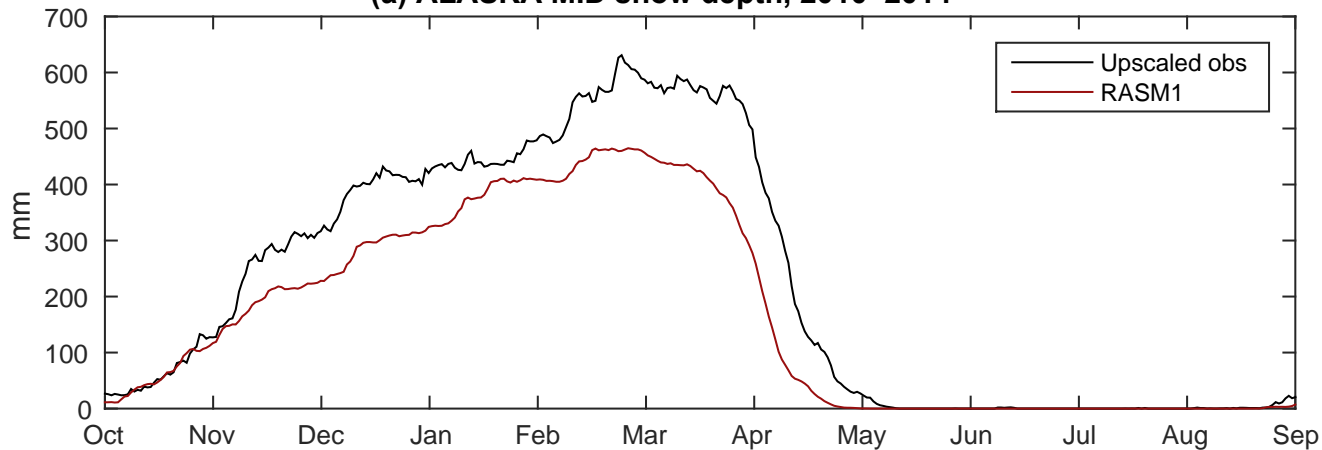

(a) ALASKA MID snow depth, 2010–2014

(b) ALASKA SOUTH snow depth, 2008–2014