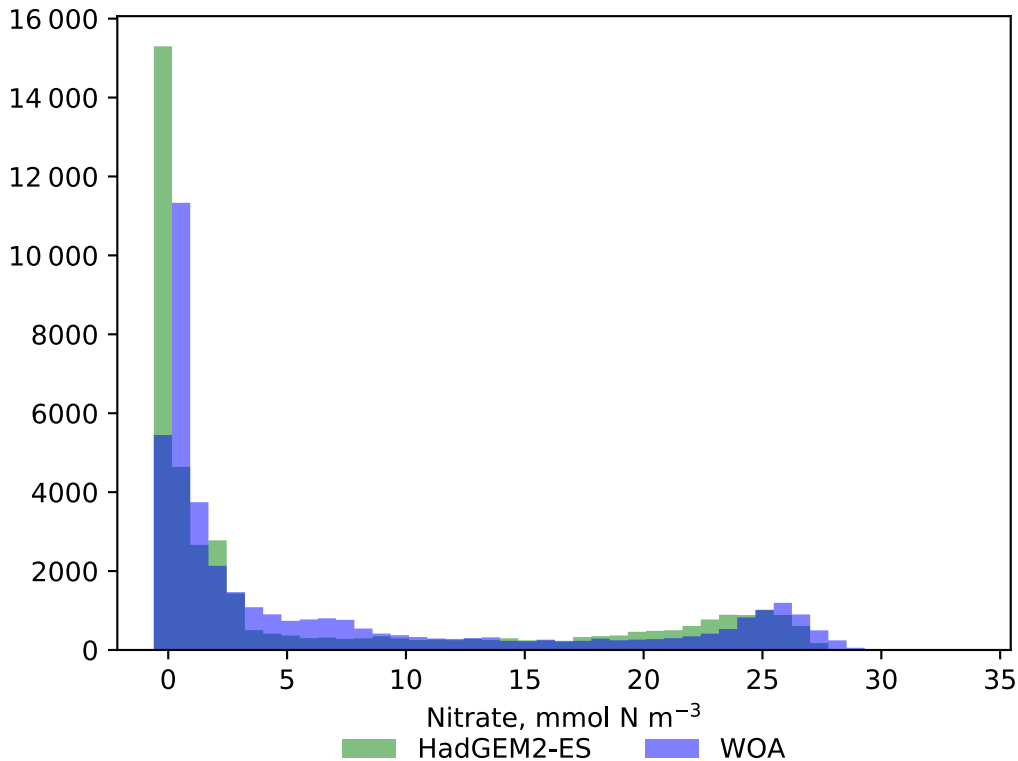

Global surface nitrate 2000

Legend: HadGEM2-ES (green), WOA (blue)

Mean: 6.4
Median: 1.03
Mode: 0.0
 σ : 9.21
MAD: 1.53

Mean: 6.76
Median: 1.64
Mode: 0.09
 σ : 9.11
MAD: 2.26