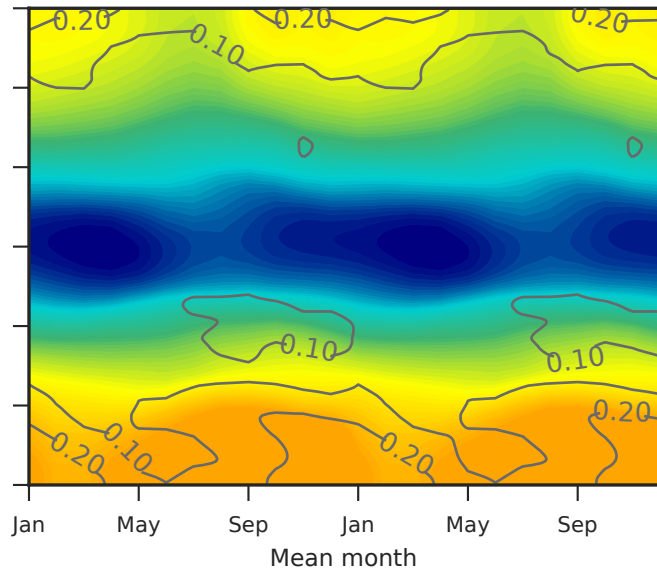

(a) ICON ctrl

(b) ICON feedback

Age of air at 50 hPa/ years 1990-2009