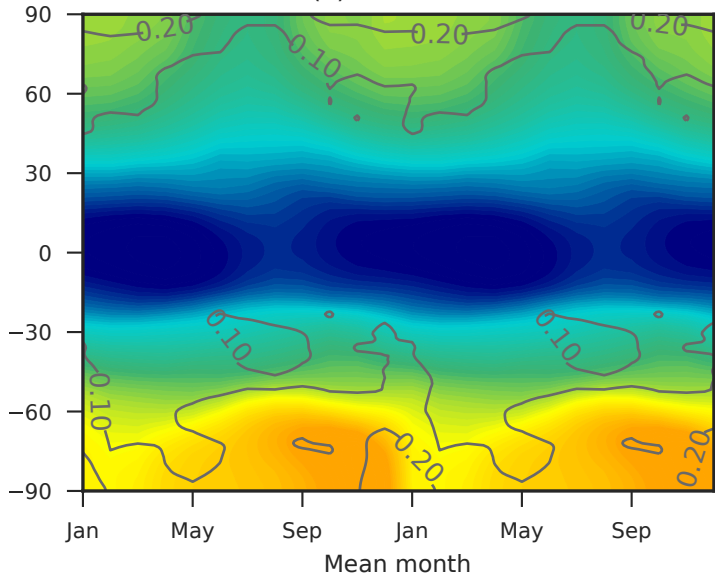

(a) ICON ctrl

(b) ICON feedback

Age of air at 50 hPa/ years 1990-2009