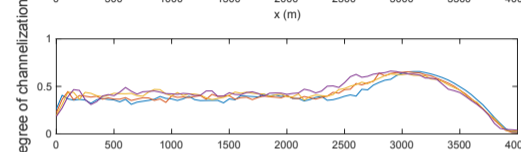

y-averaged distributions, day 1 (steady background)

y-averaged distributions, day 200 (peak melt)

y-averaged distributions, day 250 (late melt season)