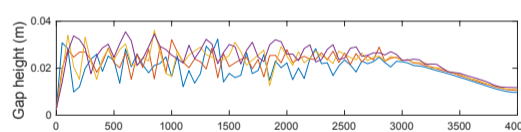

y-averaged distributions, day 1 (steady background)

y-averaged distributions, day 200 (peak melt)

y-averaged distributions, day 250 (late melt season)